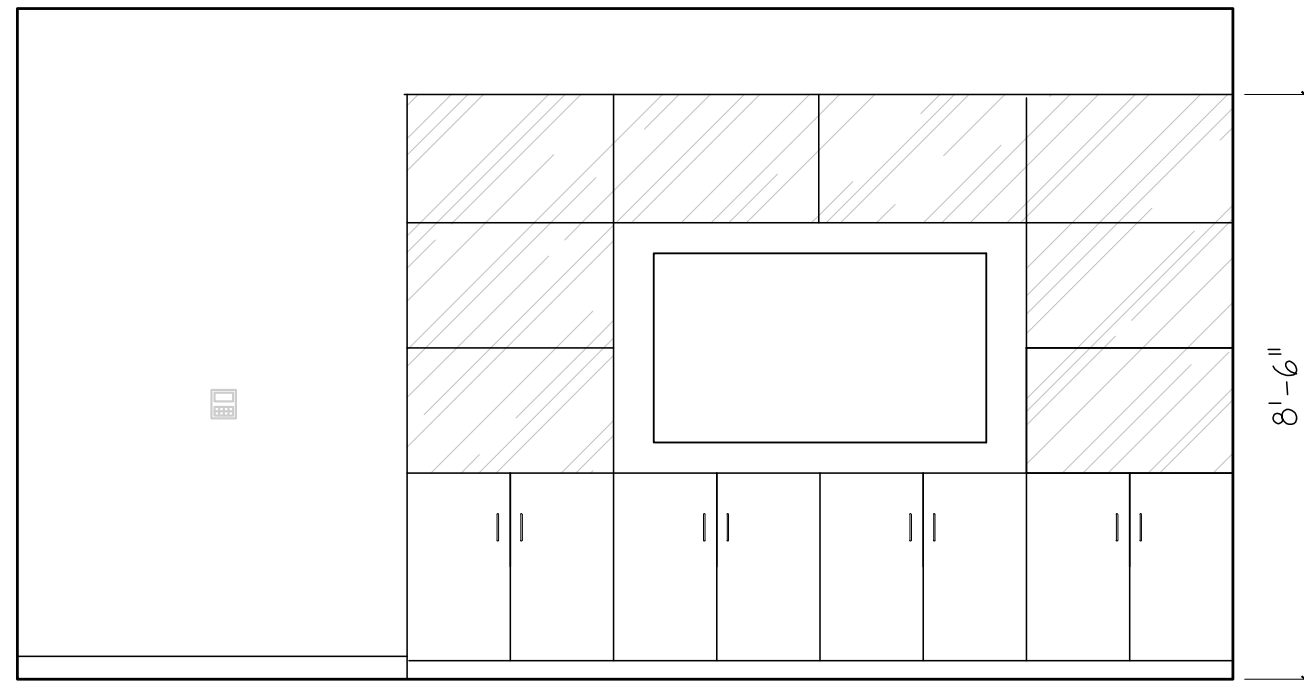

WALL PAINT

CABINET PAINT

SOLID SURFACE

RUBER FLOORING

MULTI-PURPOSE: FIELDSTONE

HIDDEN COFFEE STATION AND CLOSED STORAGE

GLASS DISPLAY AND CLOSED STORAGE CABINET

MULTI-PURPOSE: DESERT STAR