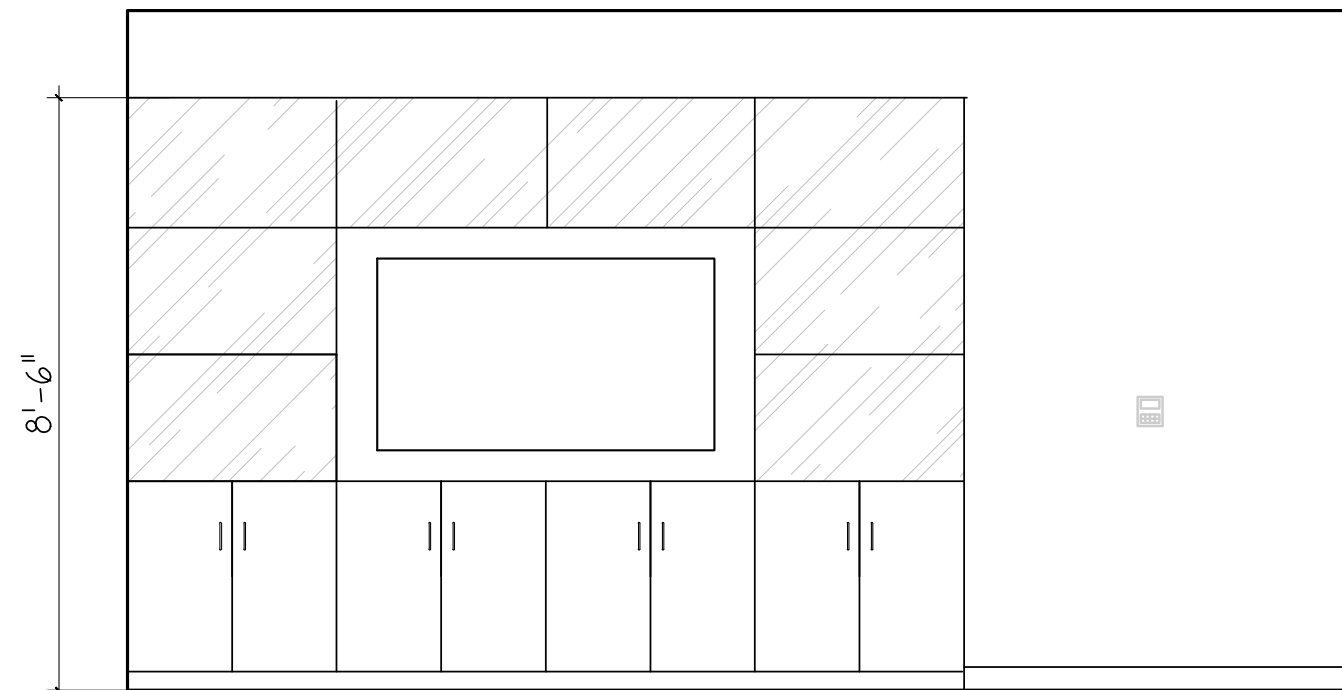

GLASS DISPLAY AND CLOSED STORAGE CABINET