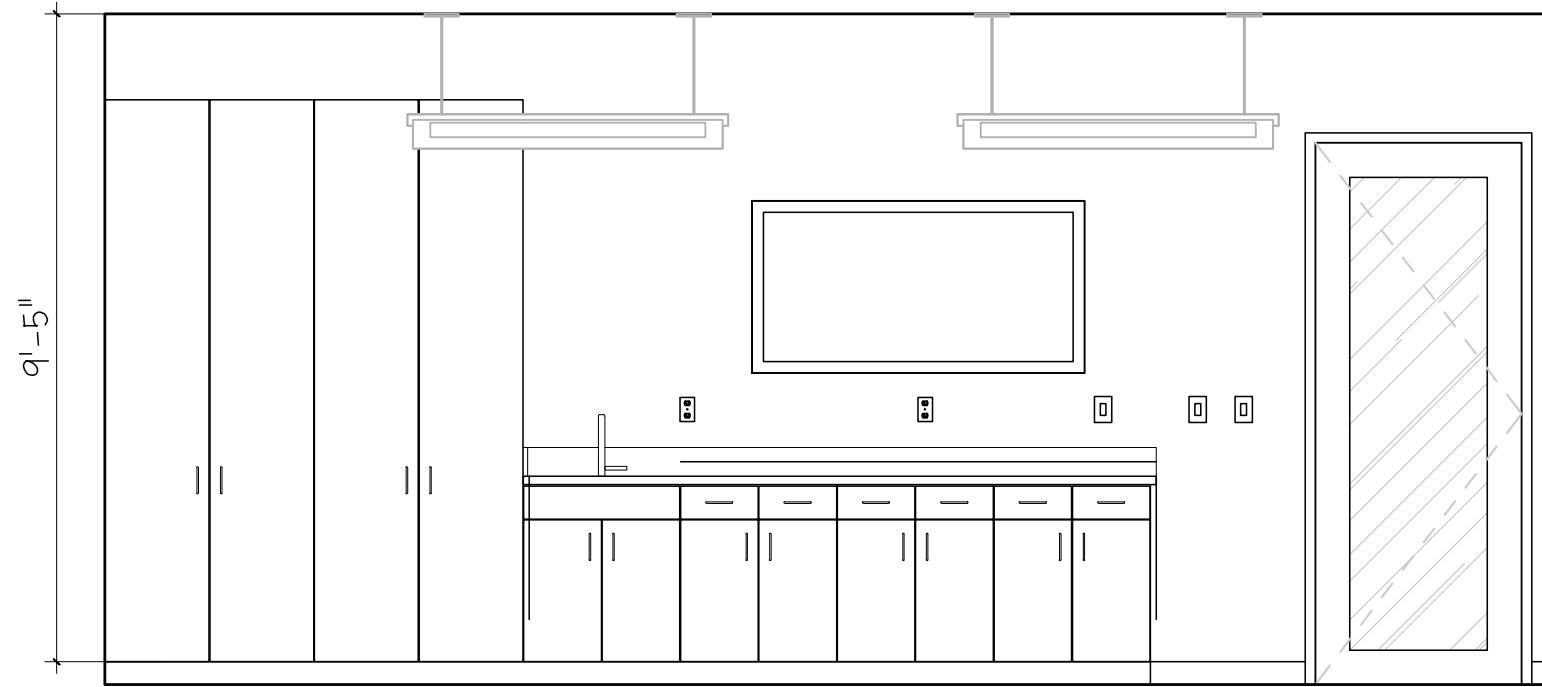

WALL PAINT

CABINET PAINT

SOLID SURFACE

RUBER FLOORING

MULTI-PURPOSE: FIELDSTONE

HIDDEN COFFEE STATION AND CLOSED STORAGE

GLASS DISPLAY AND CLOSED STORAGE CABINET

MULTI-PURPOSE: DESERT STAR