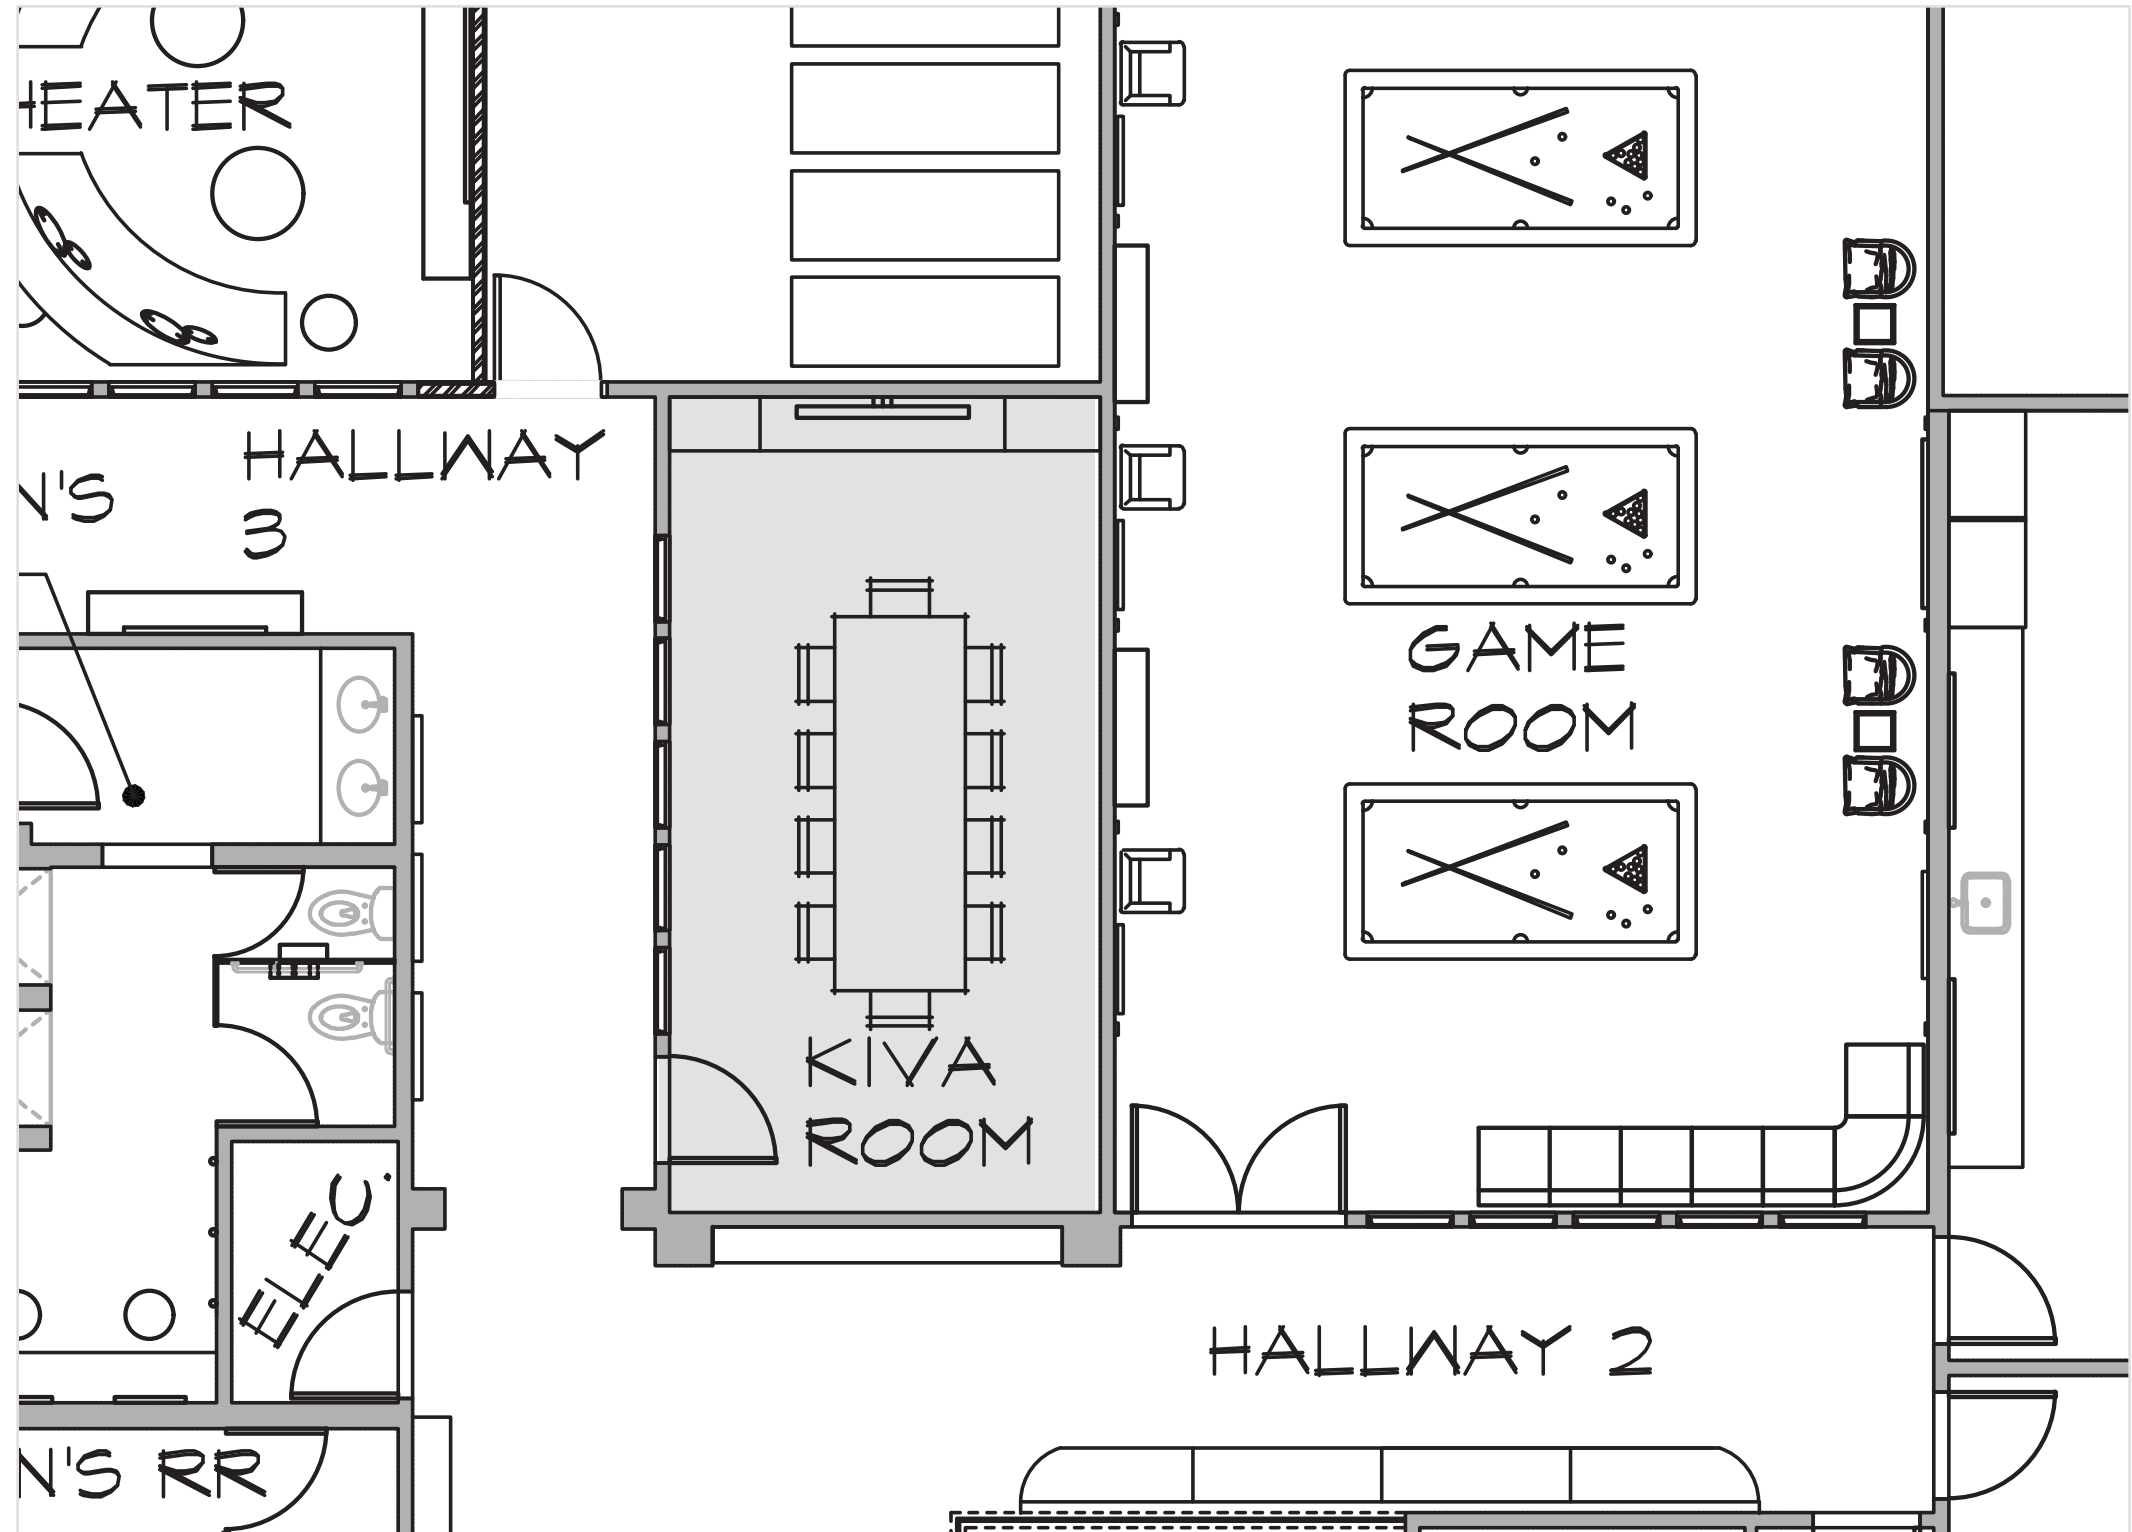

TRIM

CARPET

BILLIARDS TABLE FINISH

MULTI-PURPOSE ROOMS

MULTI-PURPOSE ROOMS

GLASS DISPLAY & CLOSED STORAGE

HIDDEN COFFEE STATION

ACOUSTIC PUSH BOARDS

WALL PAINT

CABINET PAINT

SOLID SURFACE

RUBER FLOORING

MULTI-PURPOSE: FIELDSTONE

HIDDEN COFFEE STATION AND CLOSED STORAGE

GLASS DISPLAY AND CLOSED STORAGE CABINET

MULTI-PURPOSE: DESERT STAR

HIDDEN COFFEE STATION AND CLOSED STORAGE

GLASS DISPLAY AND CLOSED STORAGE CABINET

CONFERENCE ROOM

CONFERENCE ROOM

BRASS PENDANT OVER TABLE

SMOKEY OAK FINISH STORAGE CABINETS

DUAL SIDED SHADES

CONFERENCE ROOM ART