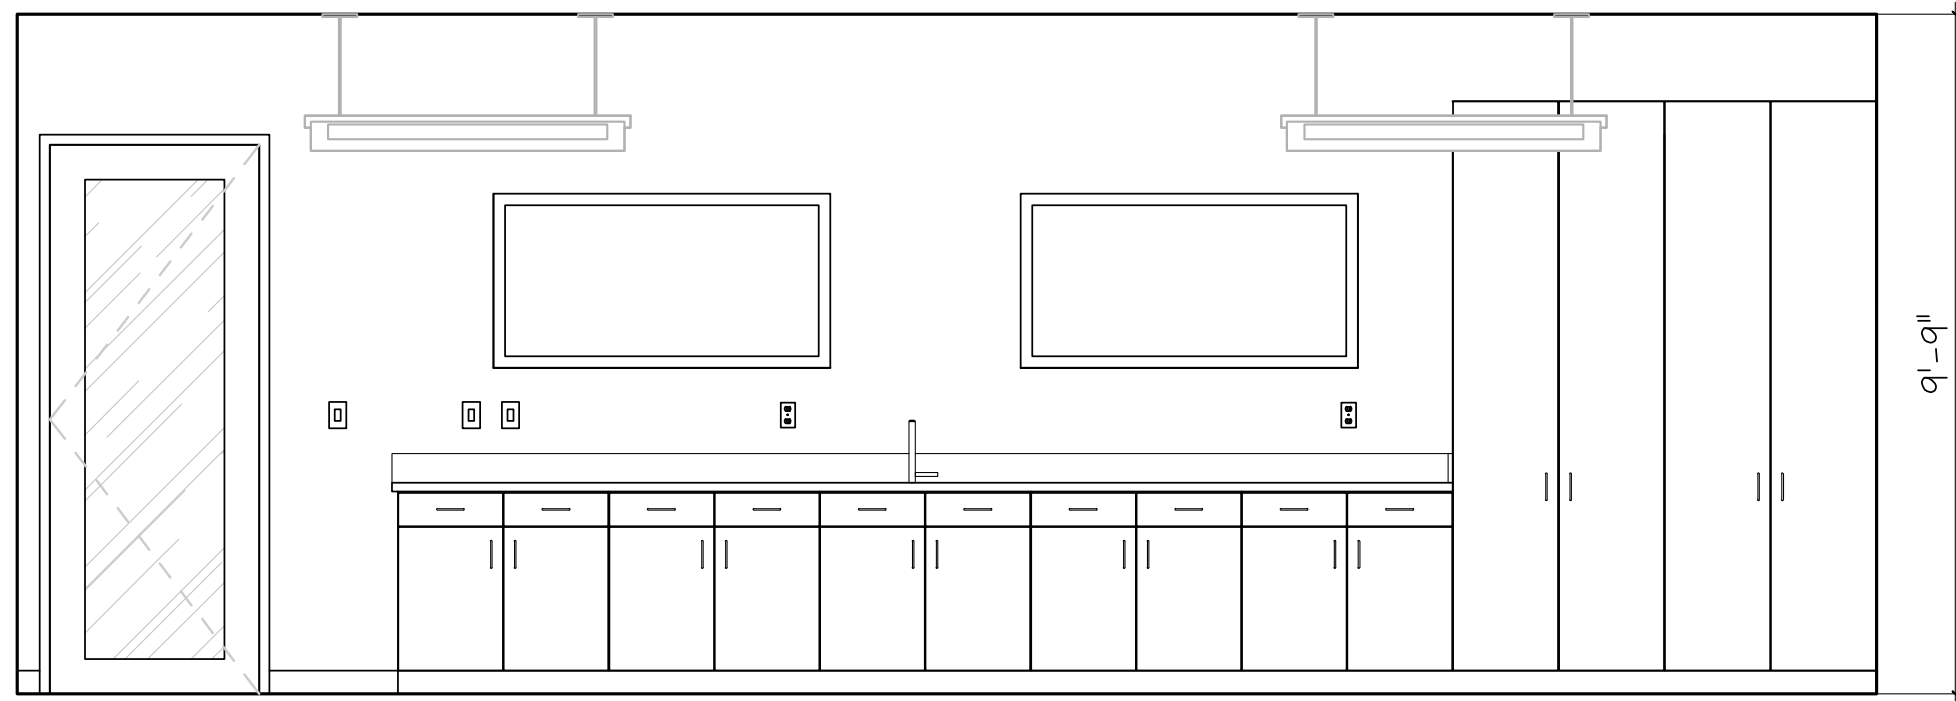

WALL PAINT

CABINET PAINT

SOLID SURFACE

RUBER FLOORING

MULTI-PURPOSE: FIELDSTONE

HIDDEN COFFEE STATION AND CLOSED STORAGE

GLASS DISPLAY AND CLOSED STORAGE CABINET

MULTI-PURPOSE: DESERT STAR