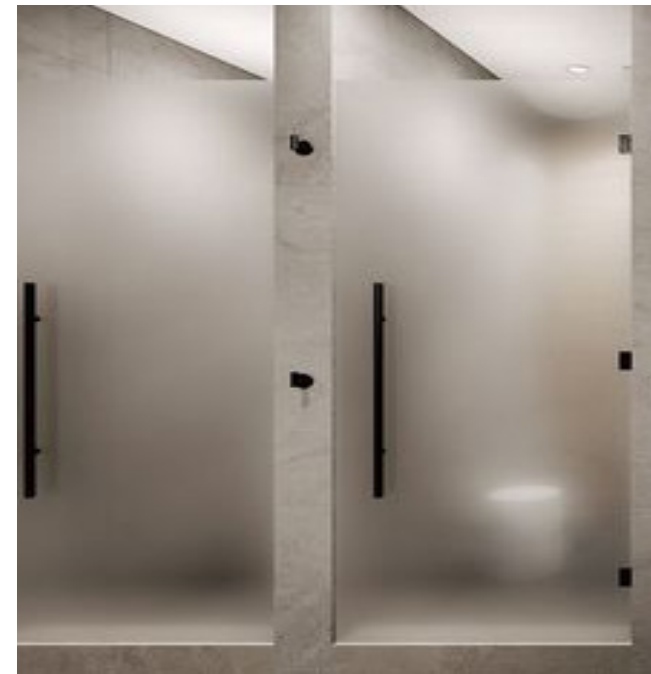

ZELLIGE TILE

VANITY STATIONS W/ DRYERS

BUILT IN STORAGE CUBBIES

HOOKS & WALL PANELING

ETCHED GLASS SHOWER DOORS

BUILT IN BENCH WITH CUSHION

WALL PAINT

COUNTERTOP