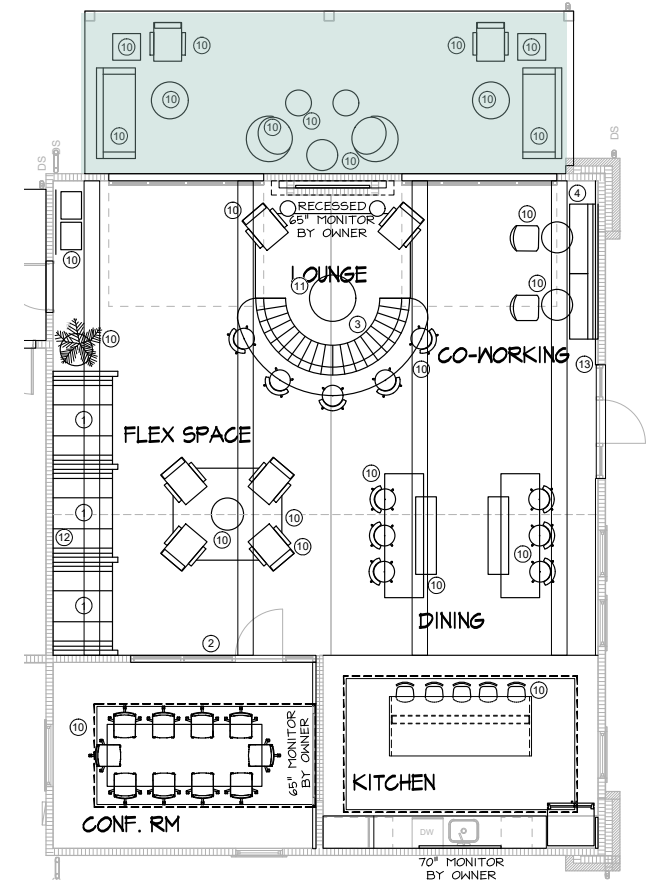

OTTOMAN FABRIC