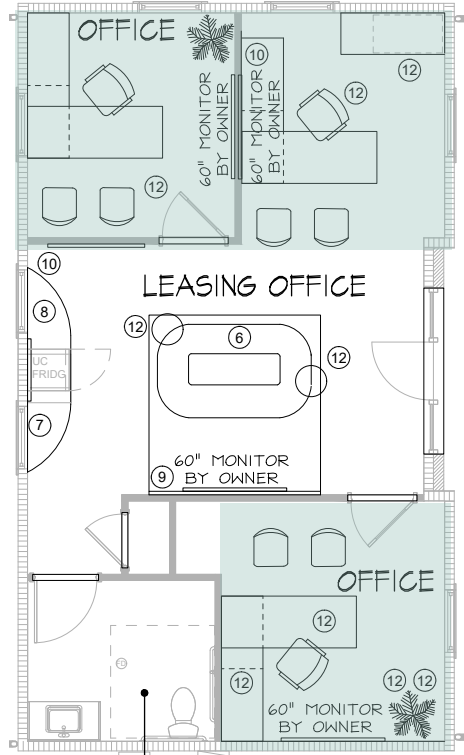

AHV COMMUNITIES
10.31.2023

CreativeLicense
international

LEASING: OFFICES

78"W X 30"D OVERLAPPING RETURN

84"W X 24"D CREDENZA W/ PULLOUT

TYPICAL WALL PAINT

ACCENT WALL PAINT

TASK CHAIR