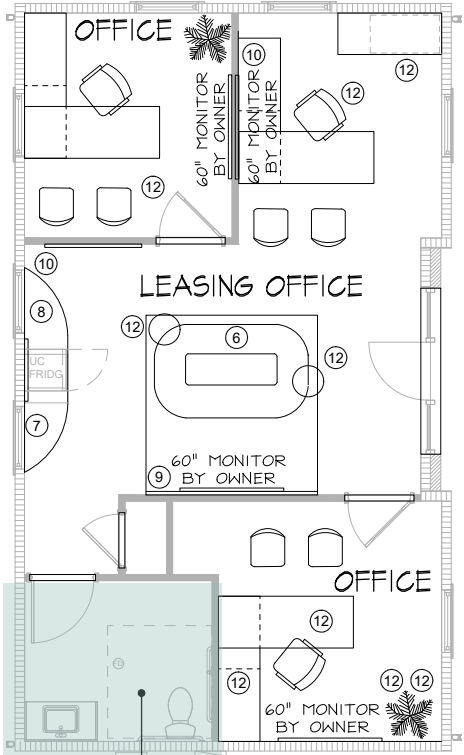

LEASING: RESTROOM

Cypress Heights

AHV COMMUNITIES
10.31.2023