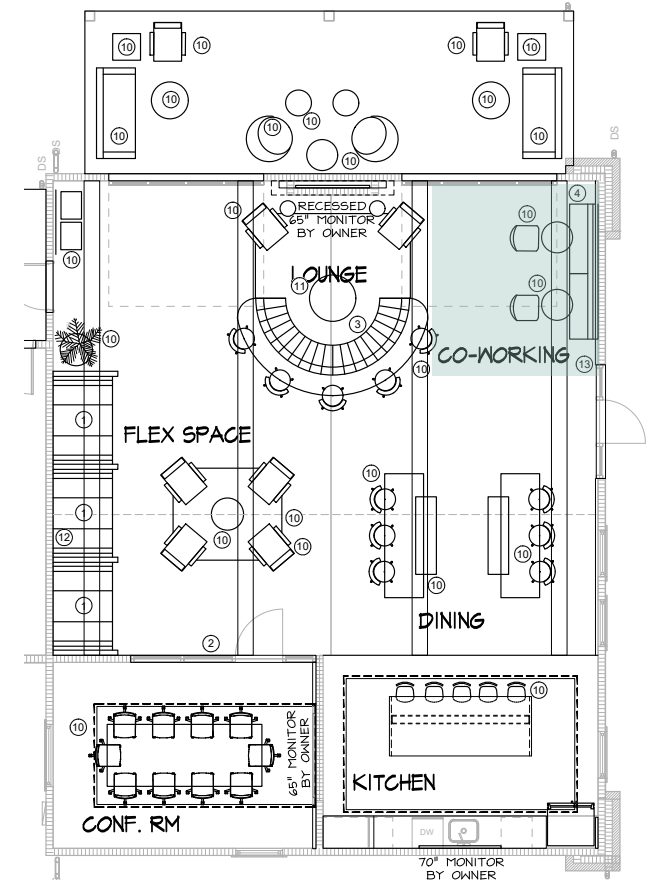

BANQUETTE STYLE

WALL SCONCE

UPPER WALL PAINT

WOOD TRIM

PANELING FINISH

STAINED CONCRETE FLOOR

BISTRO CHAIRS

BISTRO TABLES