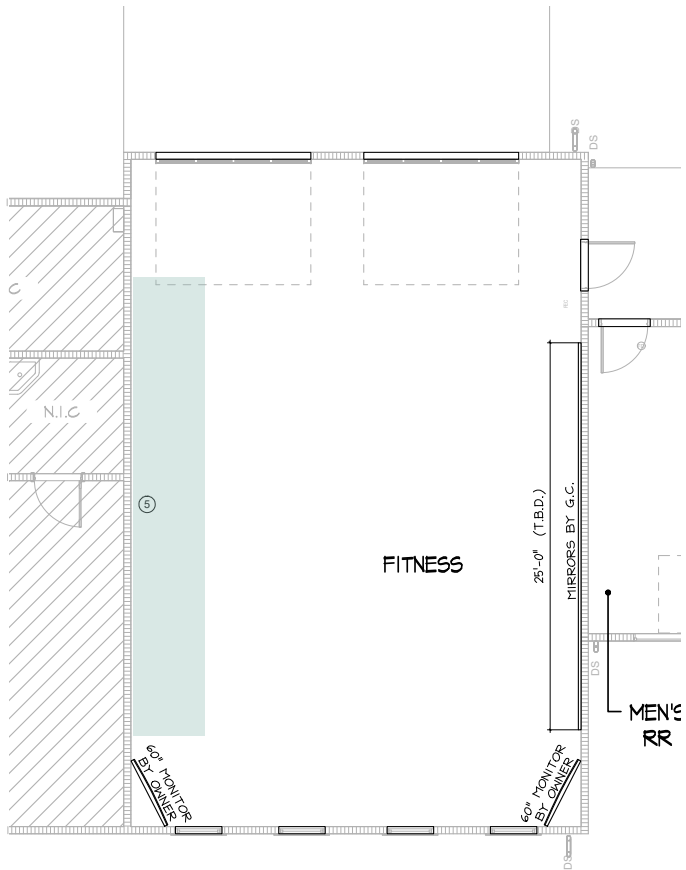

RECREATION: FITNESS

Cypress Heights

AHV COMMUNITIES
10.31.2023