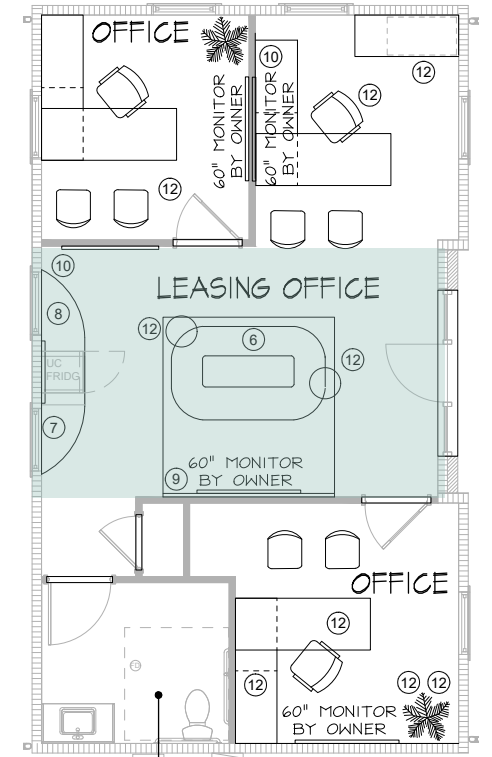

WALL & CEILING TREATMENT INSPIRATION

Cypress Heights

AHV COMMUNITIES
10.31.2023

CreativeLicense
international