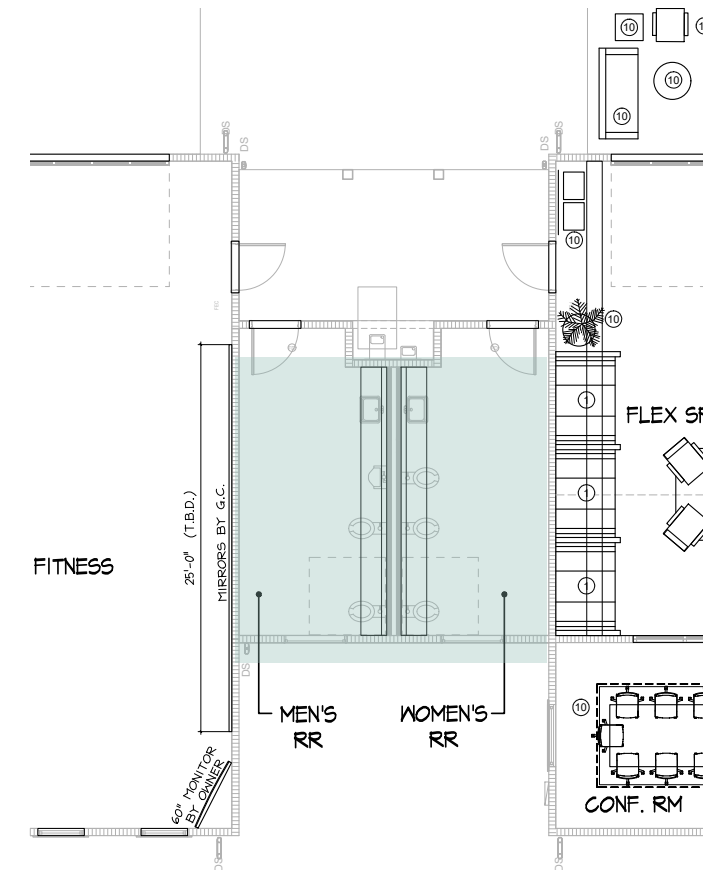

Cypress Heights

AHV COMMUNITIES
10.31.2023