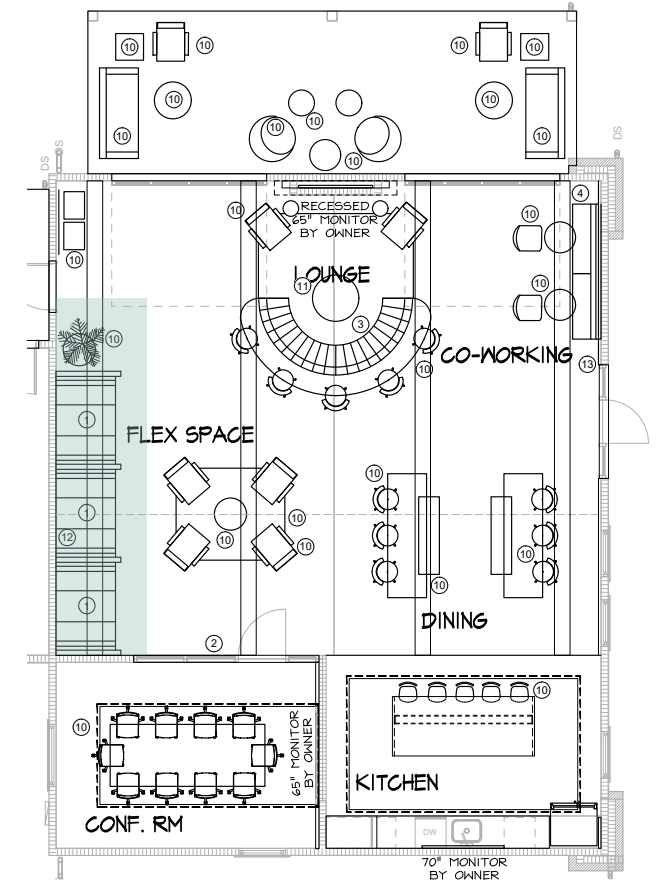

REEDED GLASS PARTITION