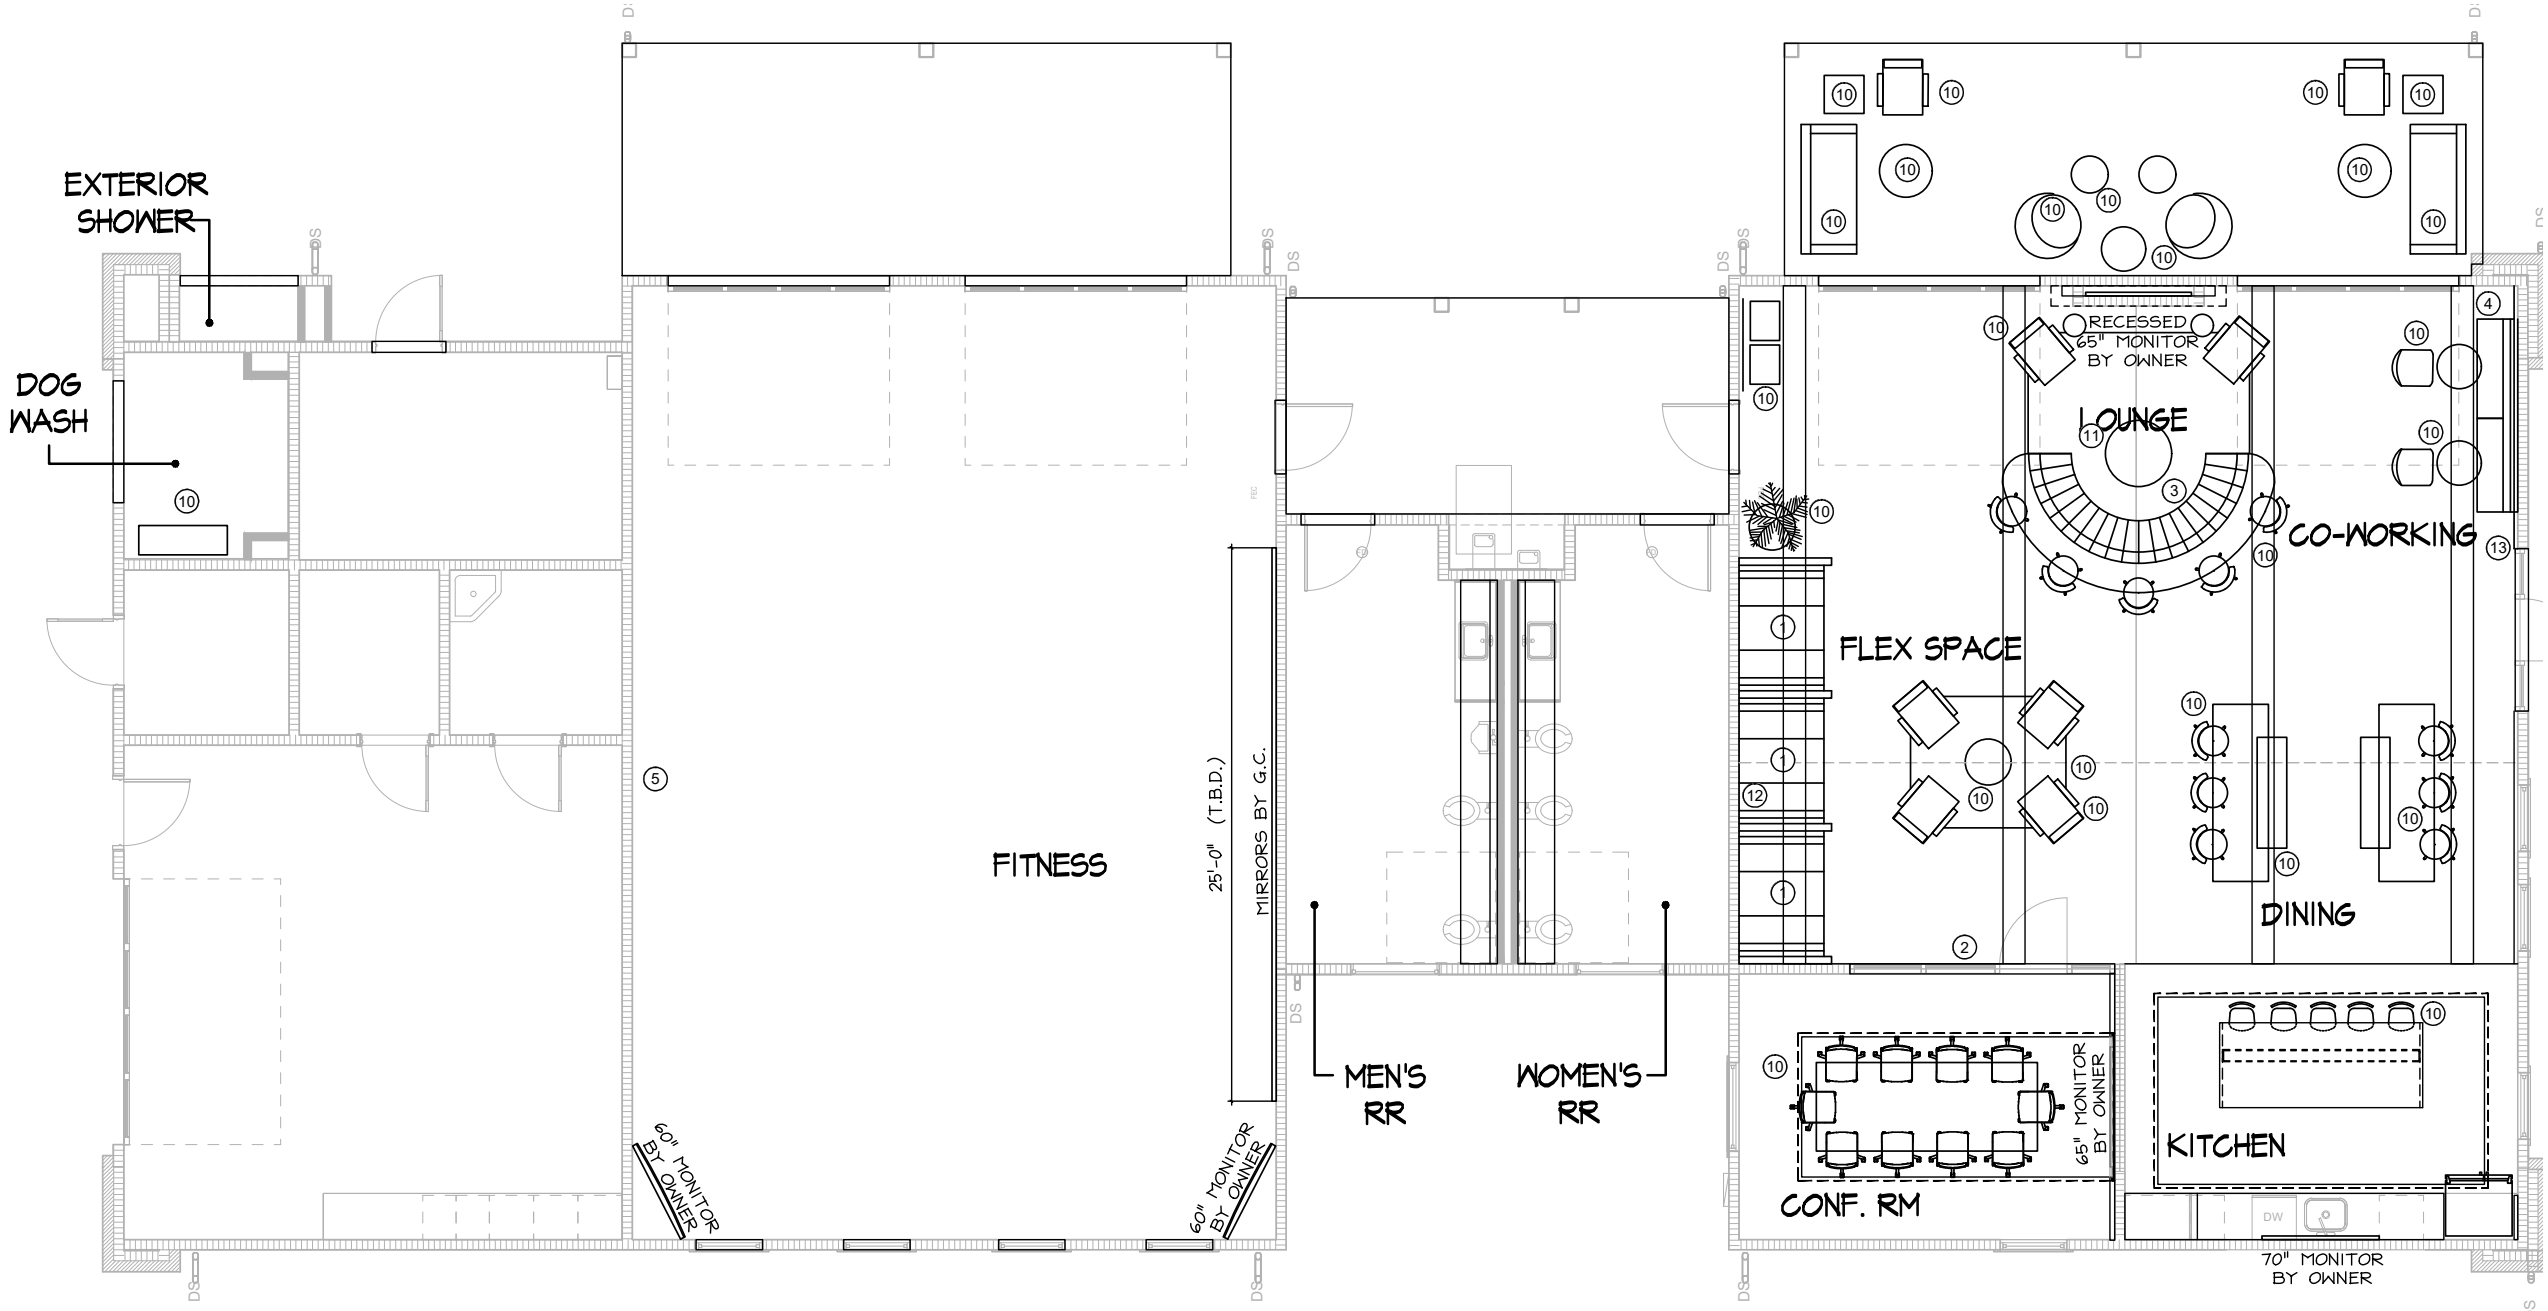

Cypress Heights

AHV COMMUNITIES
10.31.2023

RECREATION: PLAN

FURNITURE PLAN KEY NOTES

- ① RECREATION BOOTH PARTITIONS
- ② PRIVACY VINYL
- ③ LOUNGE SOFA W/ BAR SEATING
- ④ CO-WORKING BANQUETTE
- ⑤ FITNESS MURAL
- ⑥ LEASING SOFA
- ⑦ COMMUNITY LOGO
- ⑧ LEASING MILLWORK
- ⑨ MONITOR SURROUND
- ⑩ RECREATION PROCUREMENT
- ⑪ LEASING PROCUREMENT
- ⑫ RECREATION COMMUNITY LOGO
- ⑬ GALLERY WALL