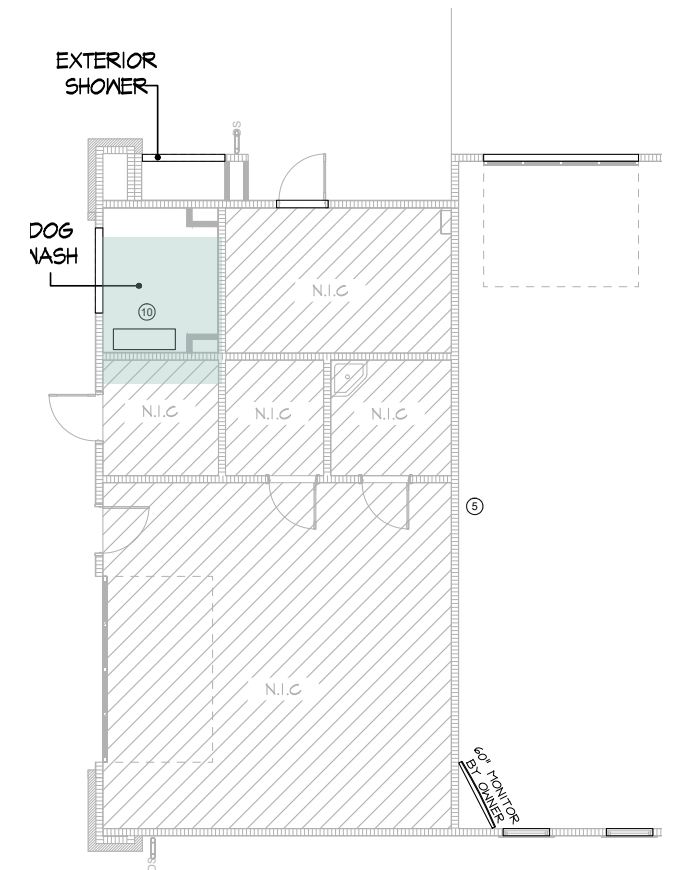

WASH BASIN INSPIRATION

WALL & CEILING PAINT

18" X 18" WALL TILE

MOSAIC TILE SHOWER FLOOR

BROOM FINISH CONCRETE FLOOR

SEMI FLUSH MOUNT LIGHT

DOG LEASH HOOKS

BENCH

Cypress Heights

AHV COMMUNITIES
10.31.2023

CreativeLicense
international

LEASING: SPACE PLAN & FLOORING PLAN

LEASING OFFICE

FURNITURE PLAN KEY NOTES

- ① RECREATION BOOTH PARTITIONS
- ② PRIVACY VINYL
- ③ LOUNGE SOFA W/ BAR SEATING
- ④ CO-WORKING BANQUETTE
- ⑤ FITNESS MURAL
- ⑥ LEASING SOFA
- ⑦ COMMUNITY LOGO
- ⑧ LEASING MILLWORK
- ⑨ MONITOR SURROUND
- ⑩ RECREATION PROCUREMENT
- ⑪ LEASING PROCUREMENT
- ⑫ RECREATION COMMUNITY LOGO
- ⑬ GALLERY WALL