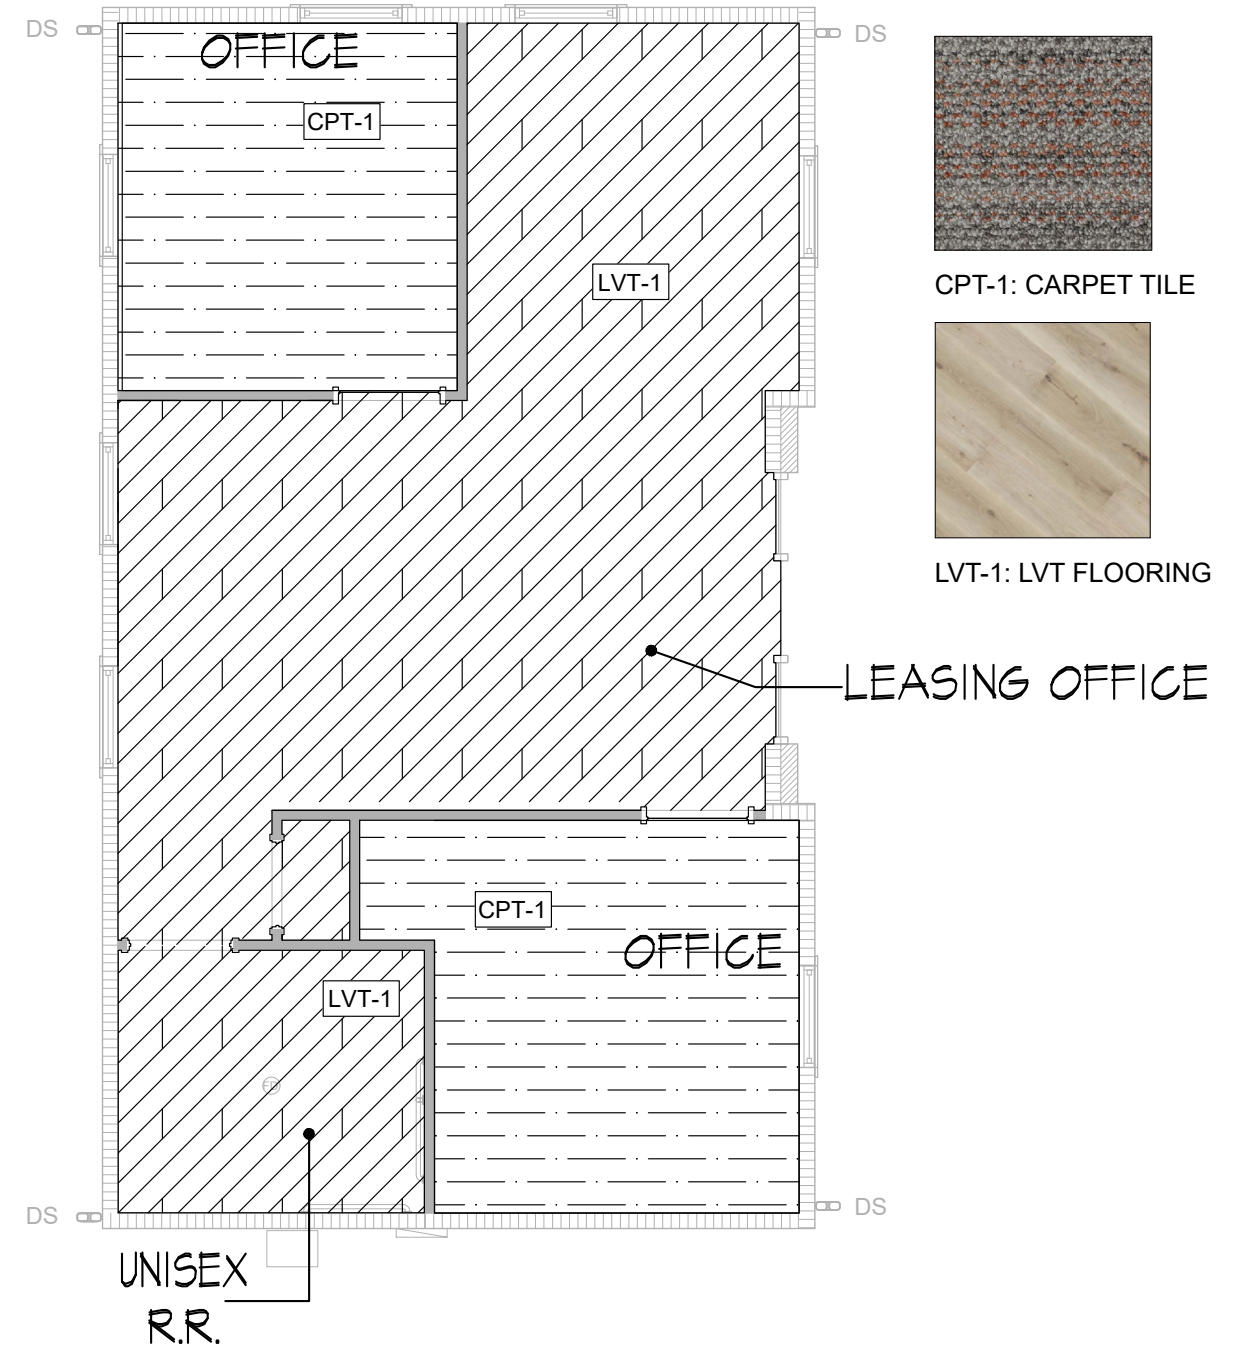

Cypress Heights

AHV COMMUNITIES
10.31.2023

CreativeLicense
international

LEASING: SPACE PLAN & FLOORING PLAN

LEASING OFFICE

FURNITURE PLAN KEY NOTES

- ① RECREATION BOOTH PARTITIONS
- ② PRIVACY VINYL
- ③ LOUNGE SOFA W/ BAR SEATING
- ④ CO-WORKING BANQUETTE
- ⑤ FITNESS MURAL
- ⑥ LEASING SOFA
- ⑦ COMMUNITY LOGO
- ⑧ LEASING MILLWORK
- ⑨ MONITOR SURROUND
- ⑩ RECREATION PROCUREMENT
- ⑪ LEASING PROCUREMENT
- ⑫ RECREATION COMMUNITY LOGO
- ⑬ GALLERY WALL