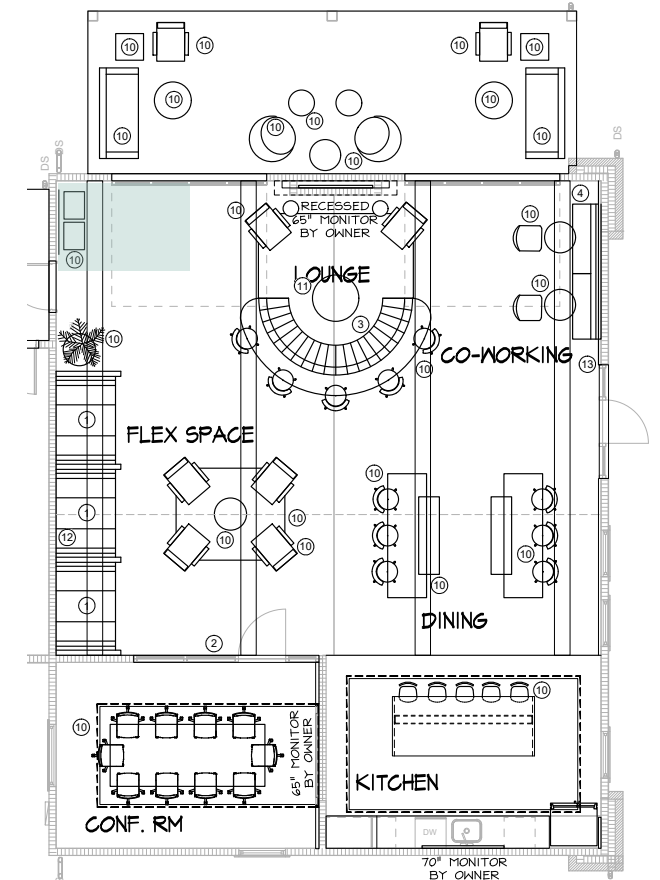

Cypress Heights

AHV COMMUNITIES

10.31.2023

CreativeLicense
international