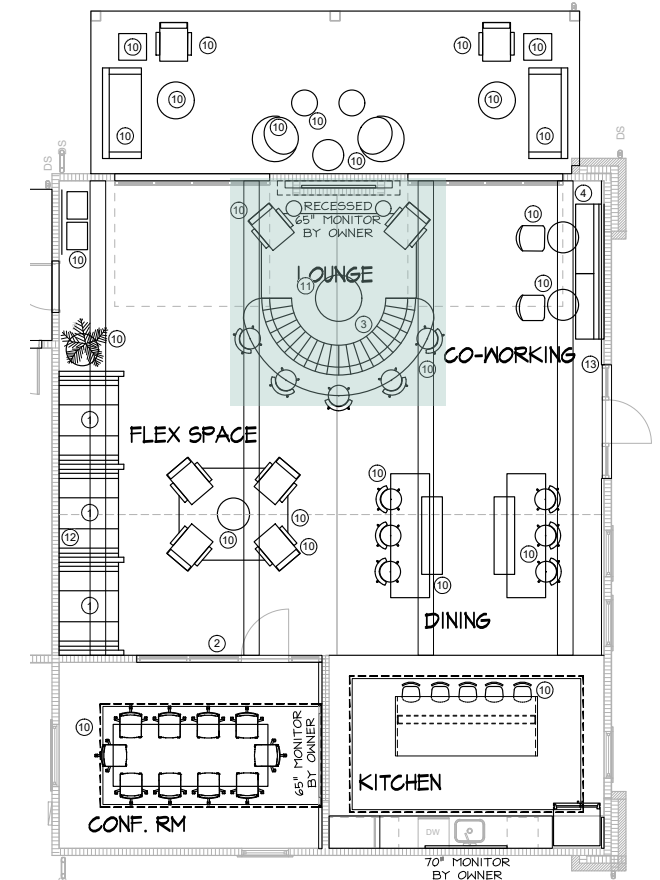

BAR STOOL

CUSTOM CIRCULAR SOFA

SOFA VINYL

ACCENT PILLOW

PANELING FINISH

Cypress Heights

AHV COMMUNITIES

10.31.2023