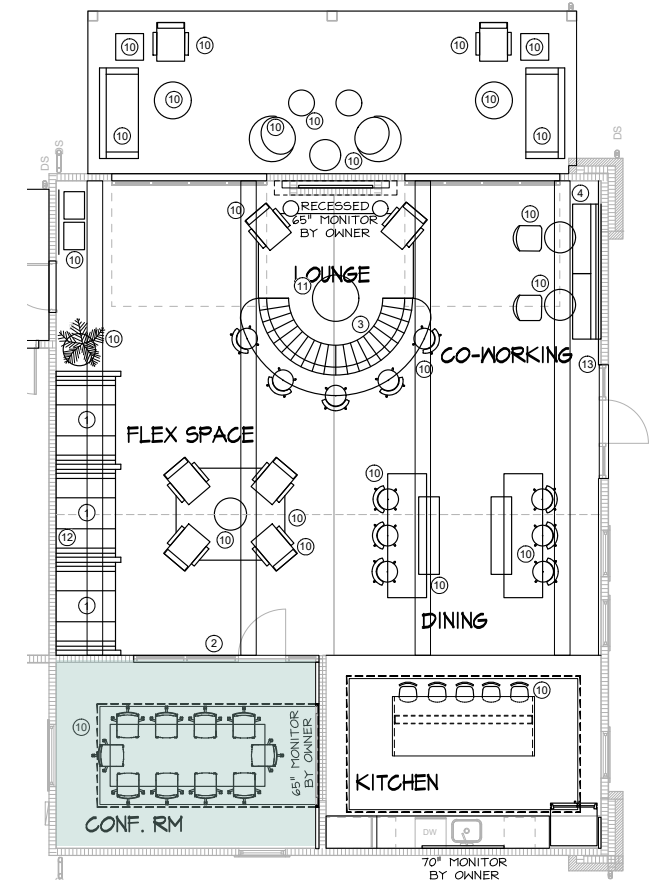

ETCHED PRIVACY VINYL

CARPET TILE

CHANDELIER

CHAIR LEATHER

CONFERENCE CHAIRS

CONFERENCE TABLE FINISH

CONFERENCE TABLE STYLE

Cypress Heights