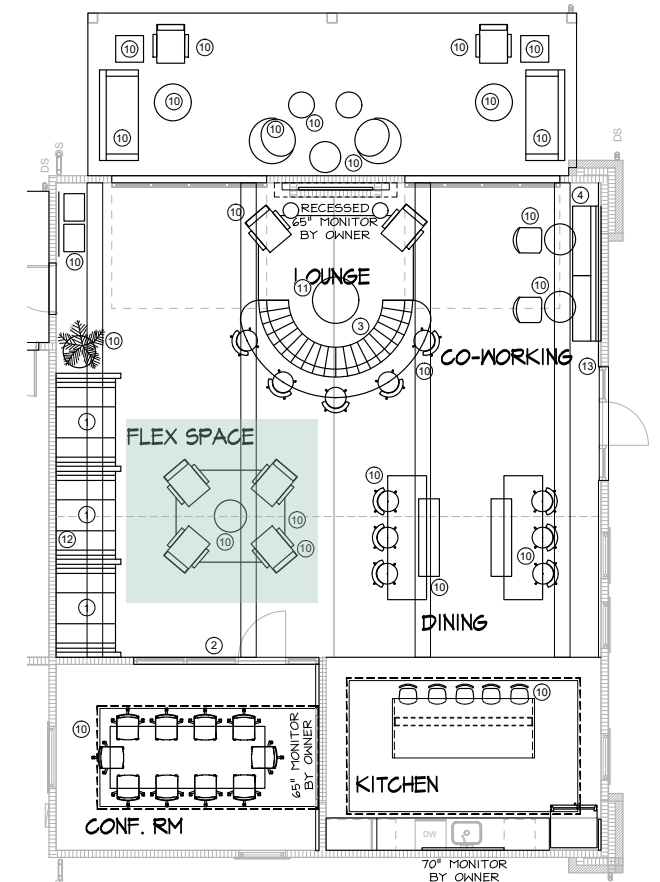

Cypress Heights

AHV COMMUNITIES

10.31.2023

CreativeLicense
international