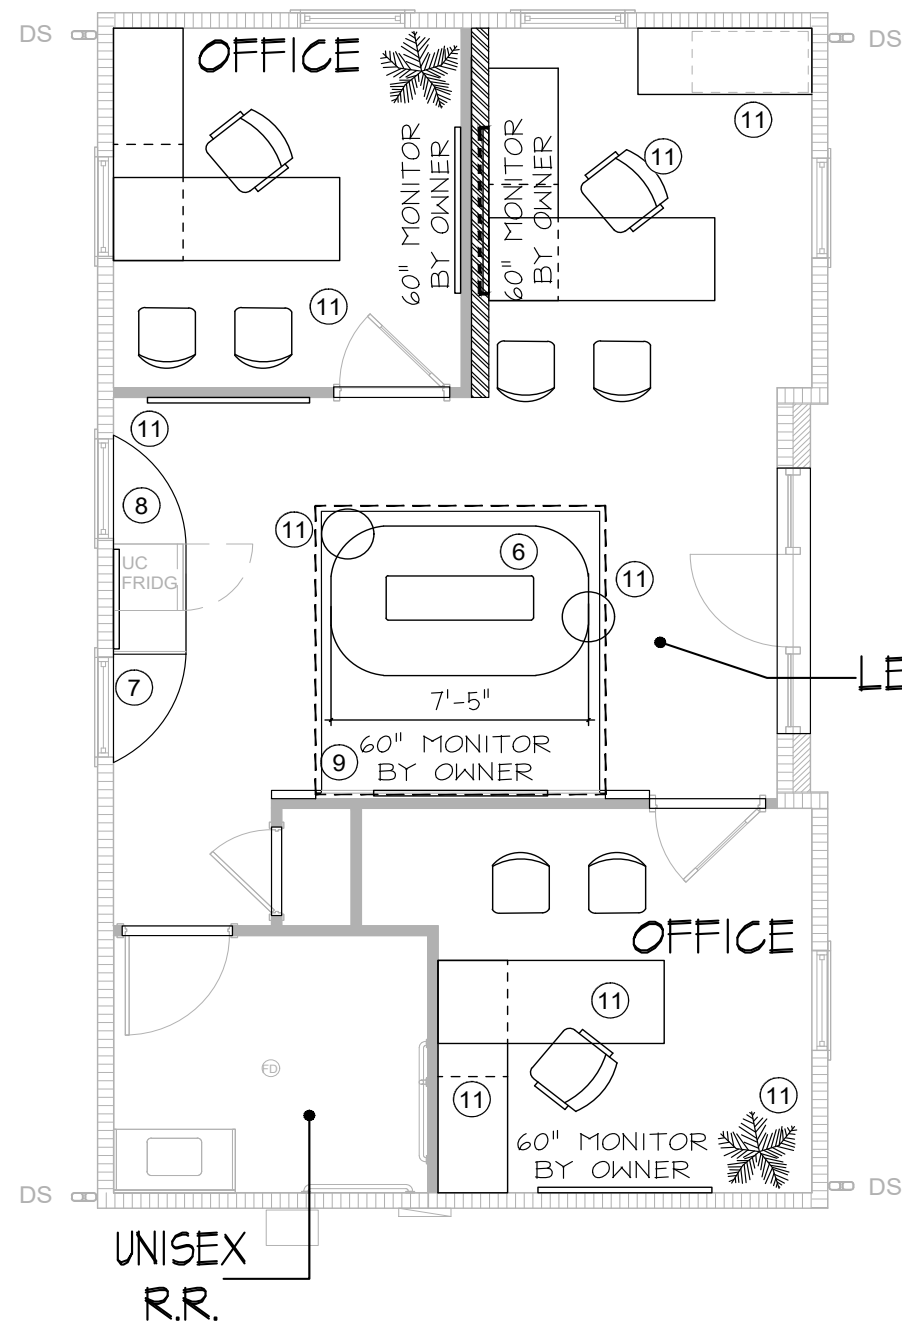

LEASING: SPACE PLAN & FLOORING PLAN

LEASING OFFICE

FURNITURE PLAN KEY NOTES

- ① RECREATION BOOTH PARTITIONS
- ② PRIVACY VINYL
- ③ LOUNGE SOFA W/ BAR SEATING
- ④ CO-WORKING BANQUETTE
- ⑤ FITNESS MURAL
- ⑥ LEASING SOFA
- ⑦ COMMUNITY LOGO
- ⑧ LEASING MILLWORK
- ⑨ MONITOR SURROUND
- ⑩ RECREATION PROCUREMENT
- ⑪ LEASING PROCUREMENT
- ⑫ RECREATION COMMUNITY LOGO
- ⑬ GALLERY WALL