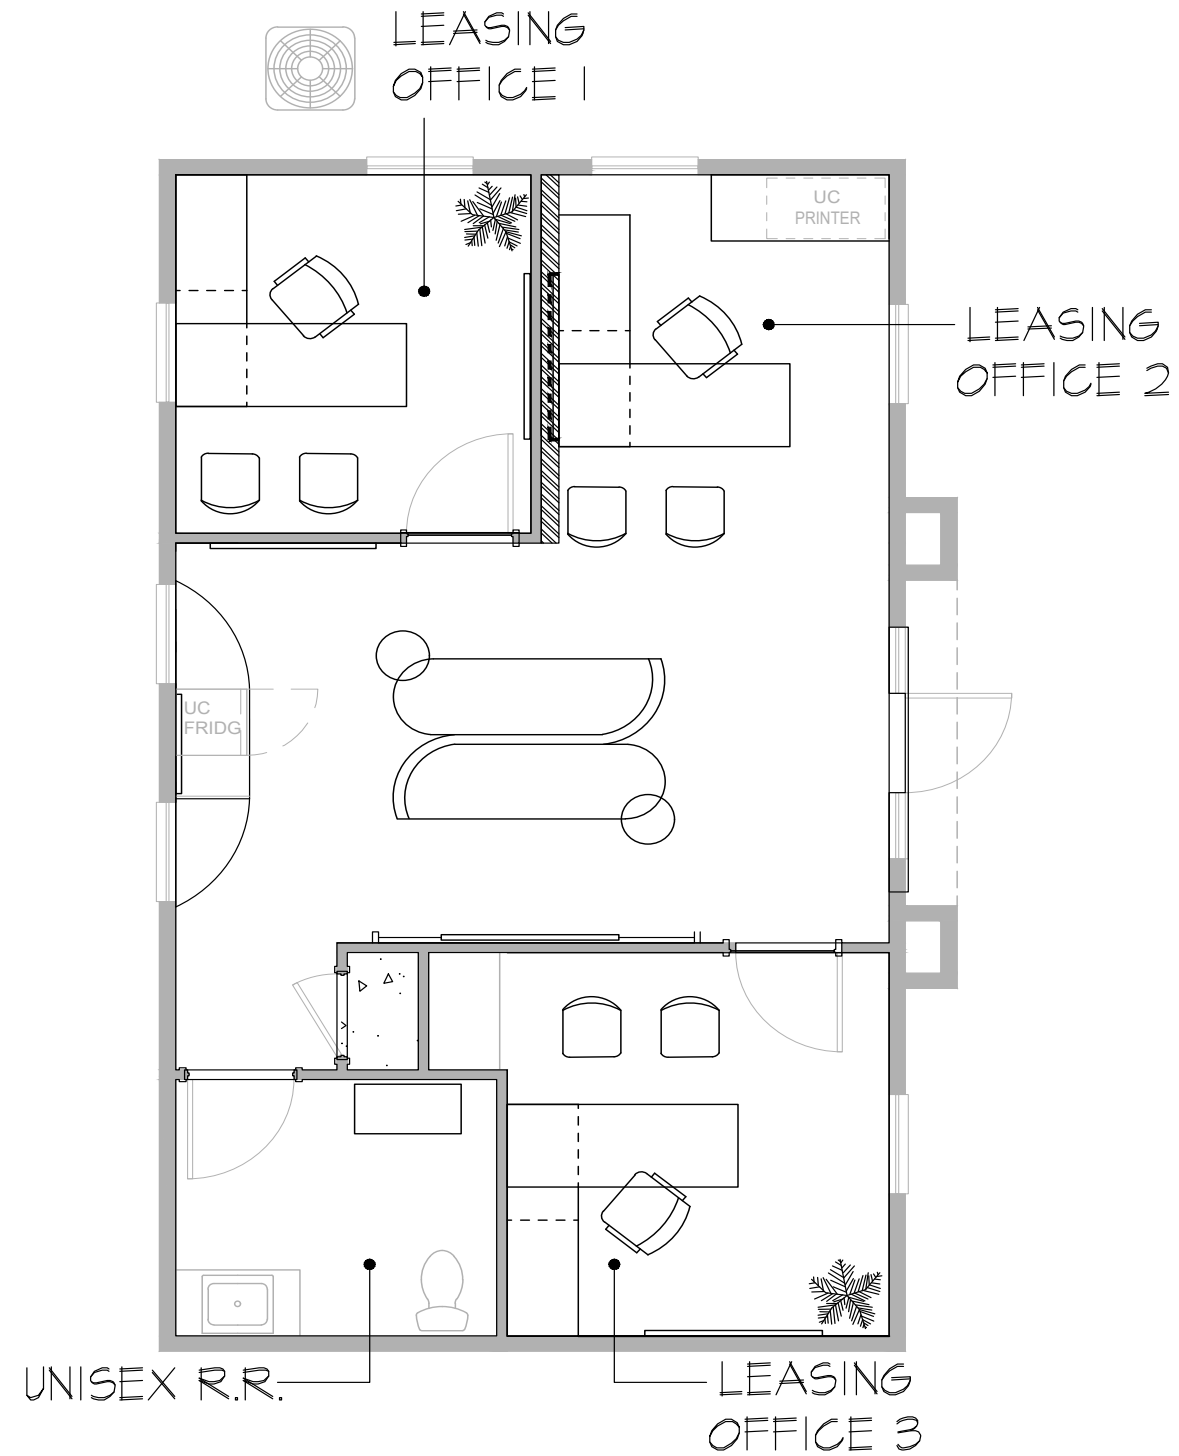

LEASING: Space Plan & Flooring Plan

THE SUTTON
AHV Communities

2.29.2024

Creative License
international