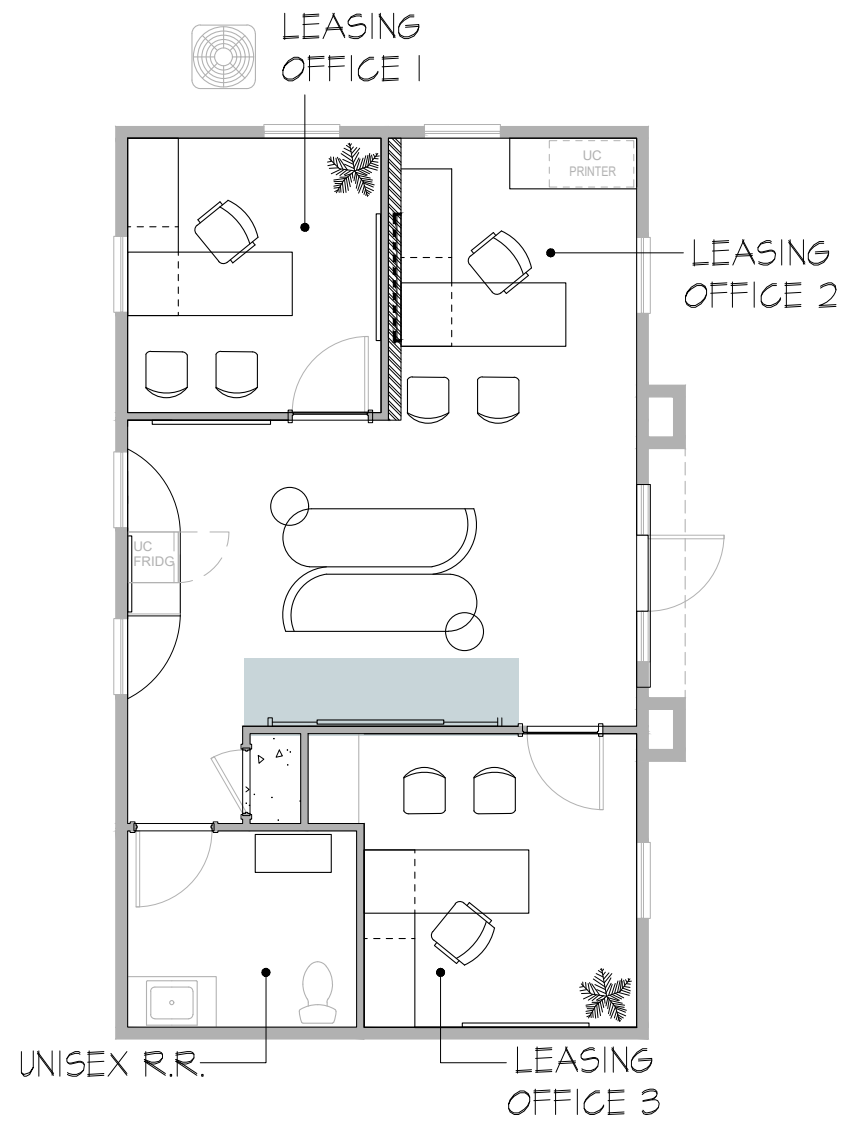

LEASING: Graphic Wall

BRANDING COLORS ON DOORS