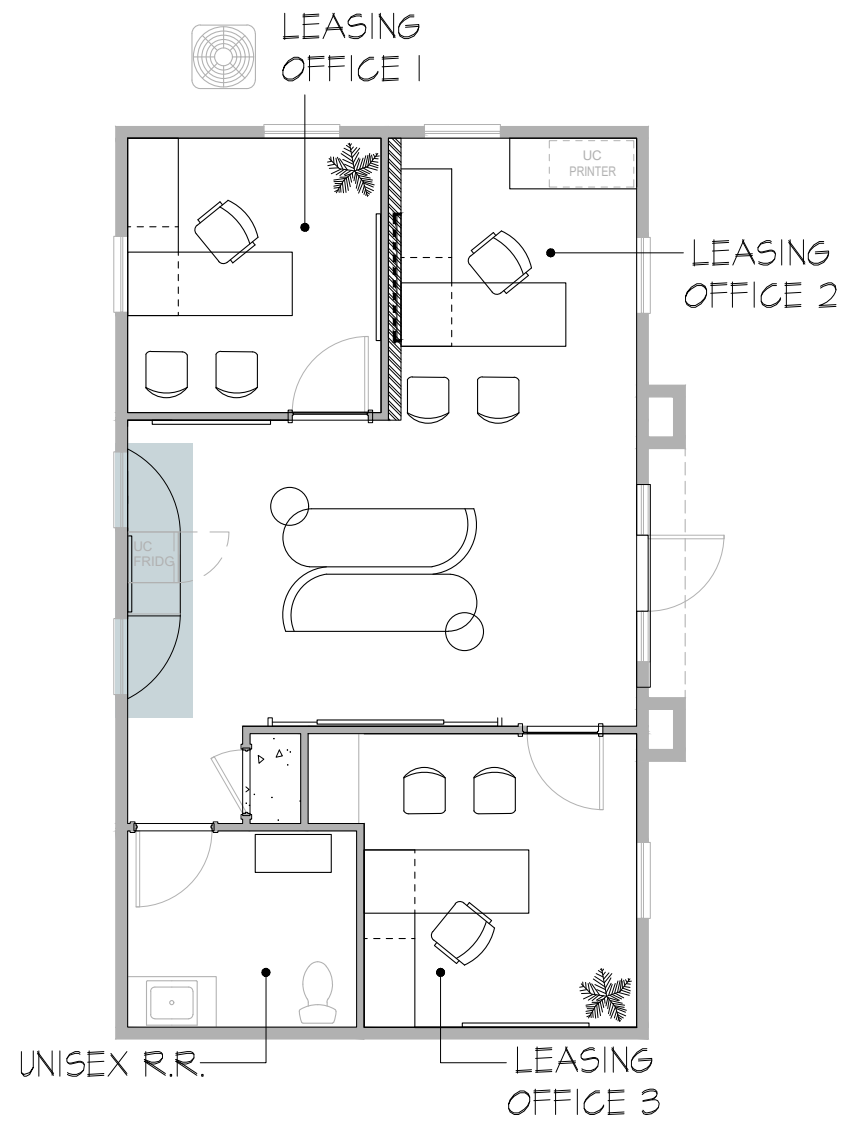

LEASING: Graphic Wall

FOCAL WALL AND HOSPITALITY ELEVATION