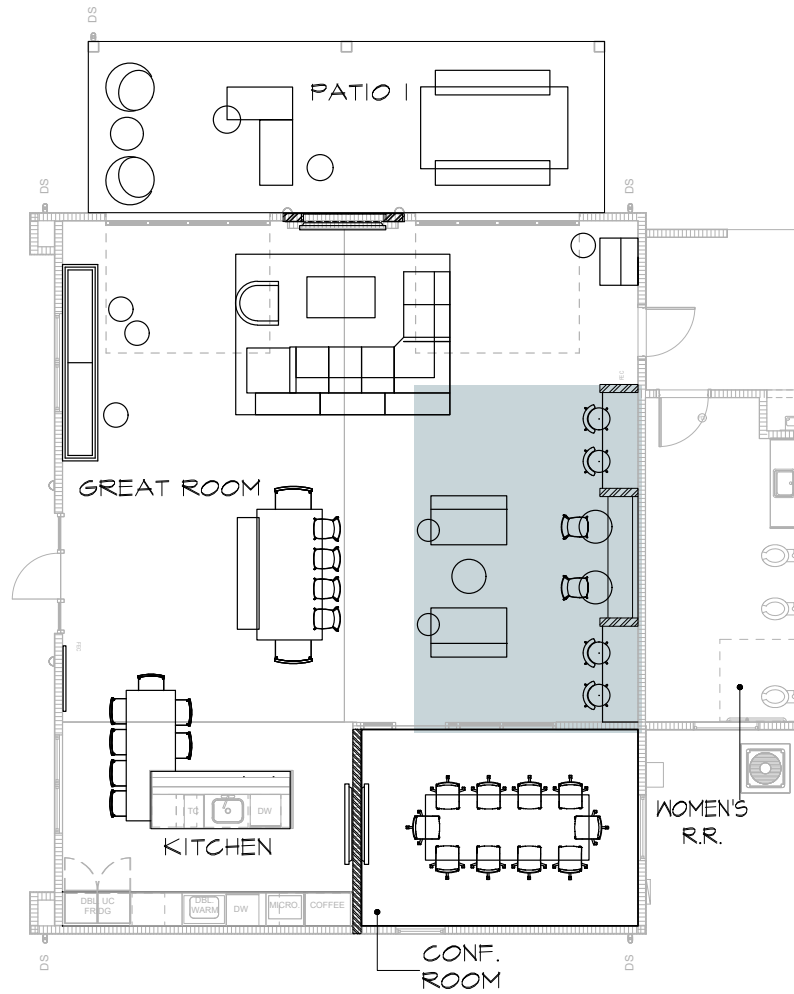

2.29.2024

Creative License
international

RECREATION: Great Room Elevation

THE SUTTON
AHV Communities

2.29.2024

CreativeLicense
international

RECREATION: Co-Working

THE SUTTON LOGO BUG