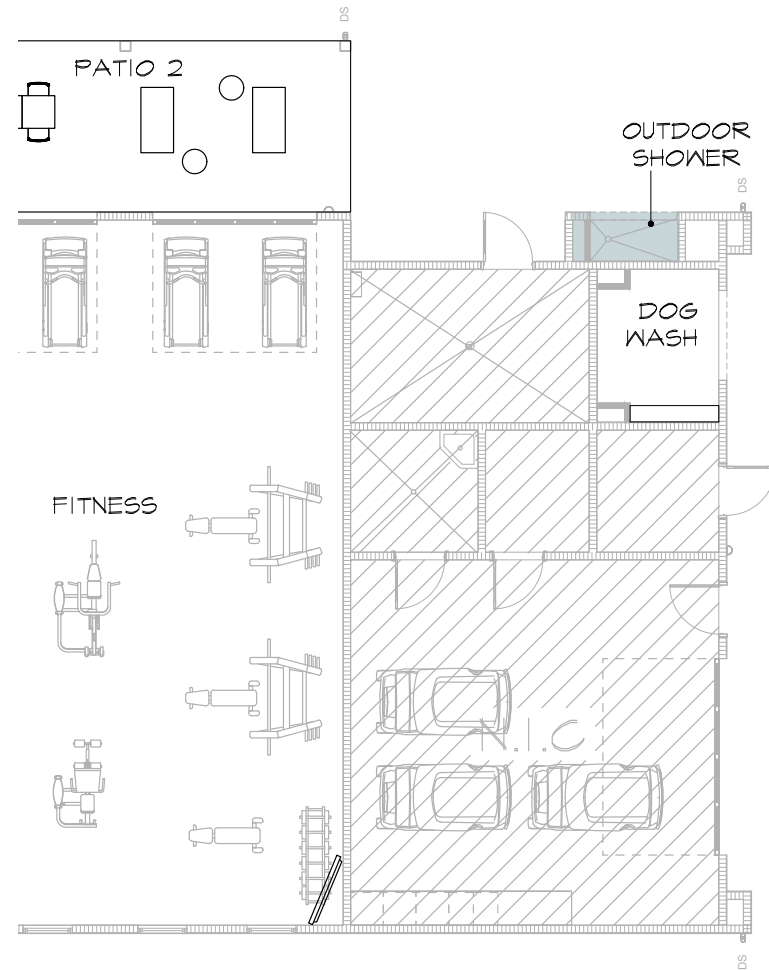

RECREATION: Exterior Shower

SHOWER INSPIRATION