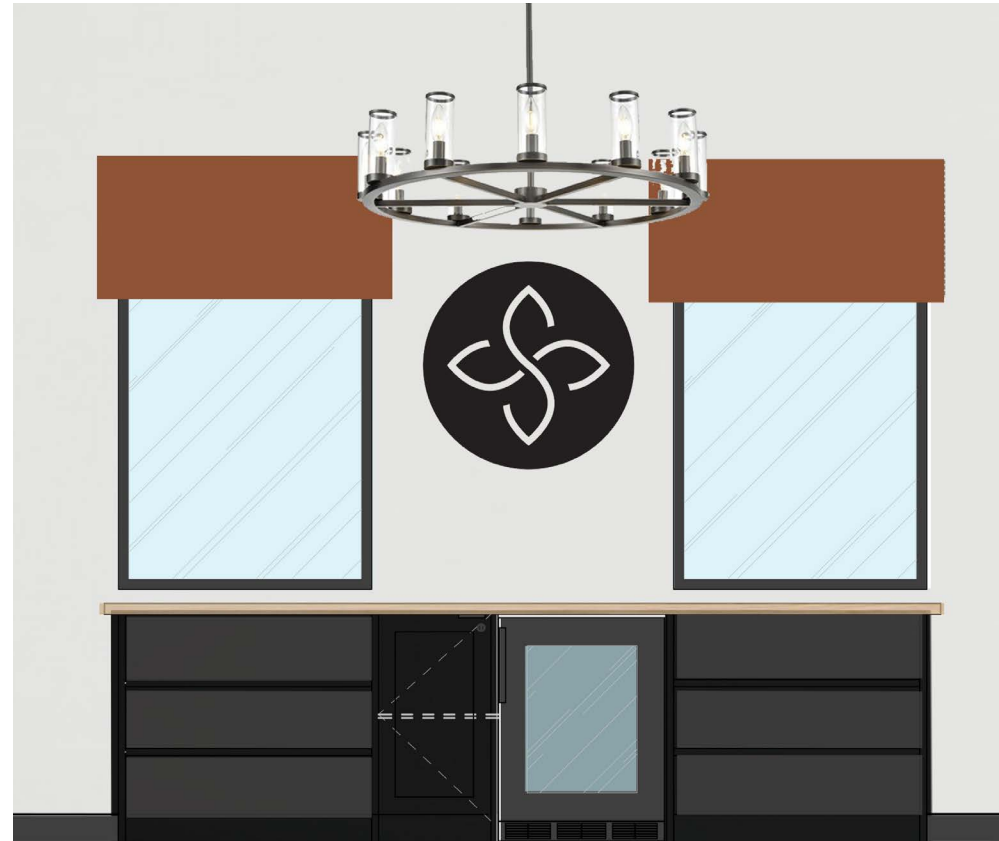

2.29.2024

Creative License
international

LEASING: Graphic Wall

FOCAL WALL AND HOSPITALITY ELEVATION

STEEL LOGO OFFSET WITH LIGHTING

CENTRAL WAITING SOFA

AUSTIN FREEWAY MAP ON FLOOR

THE SUTTON
AHV Communtites