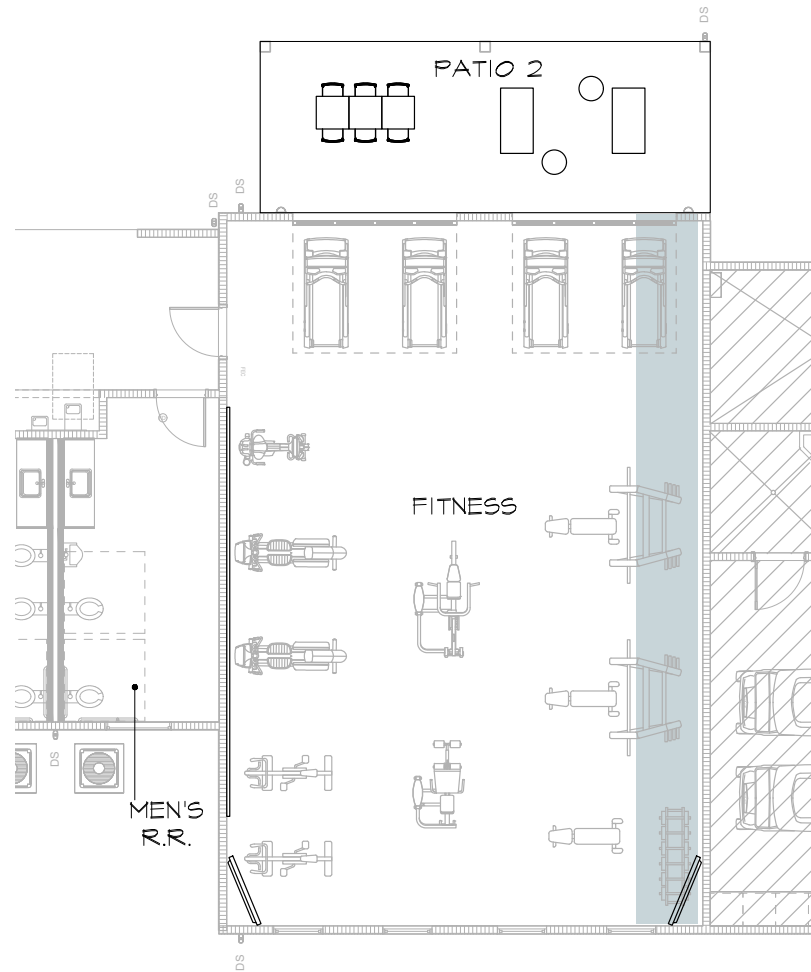

BLACK PARTITIONS

SOMNIA COUNTERTOP

THE SUTTON
AHV Communtites

2.29.2024

Creative License
international

RECREATION: Fitness

MURAL CONCEPT

ACCENT COLOR IN MURAL