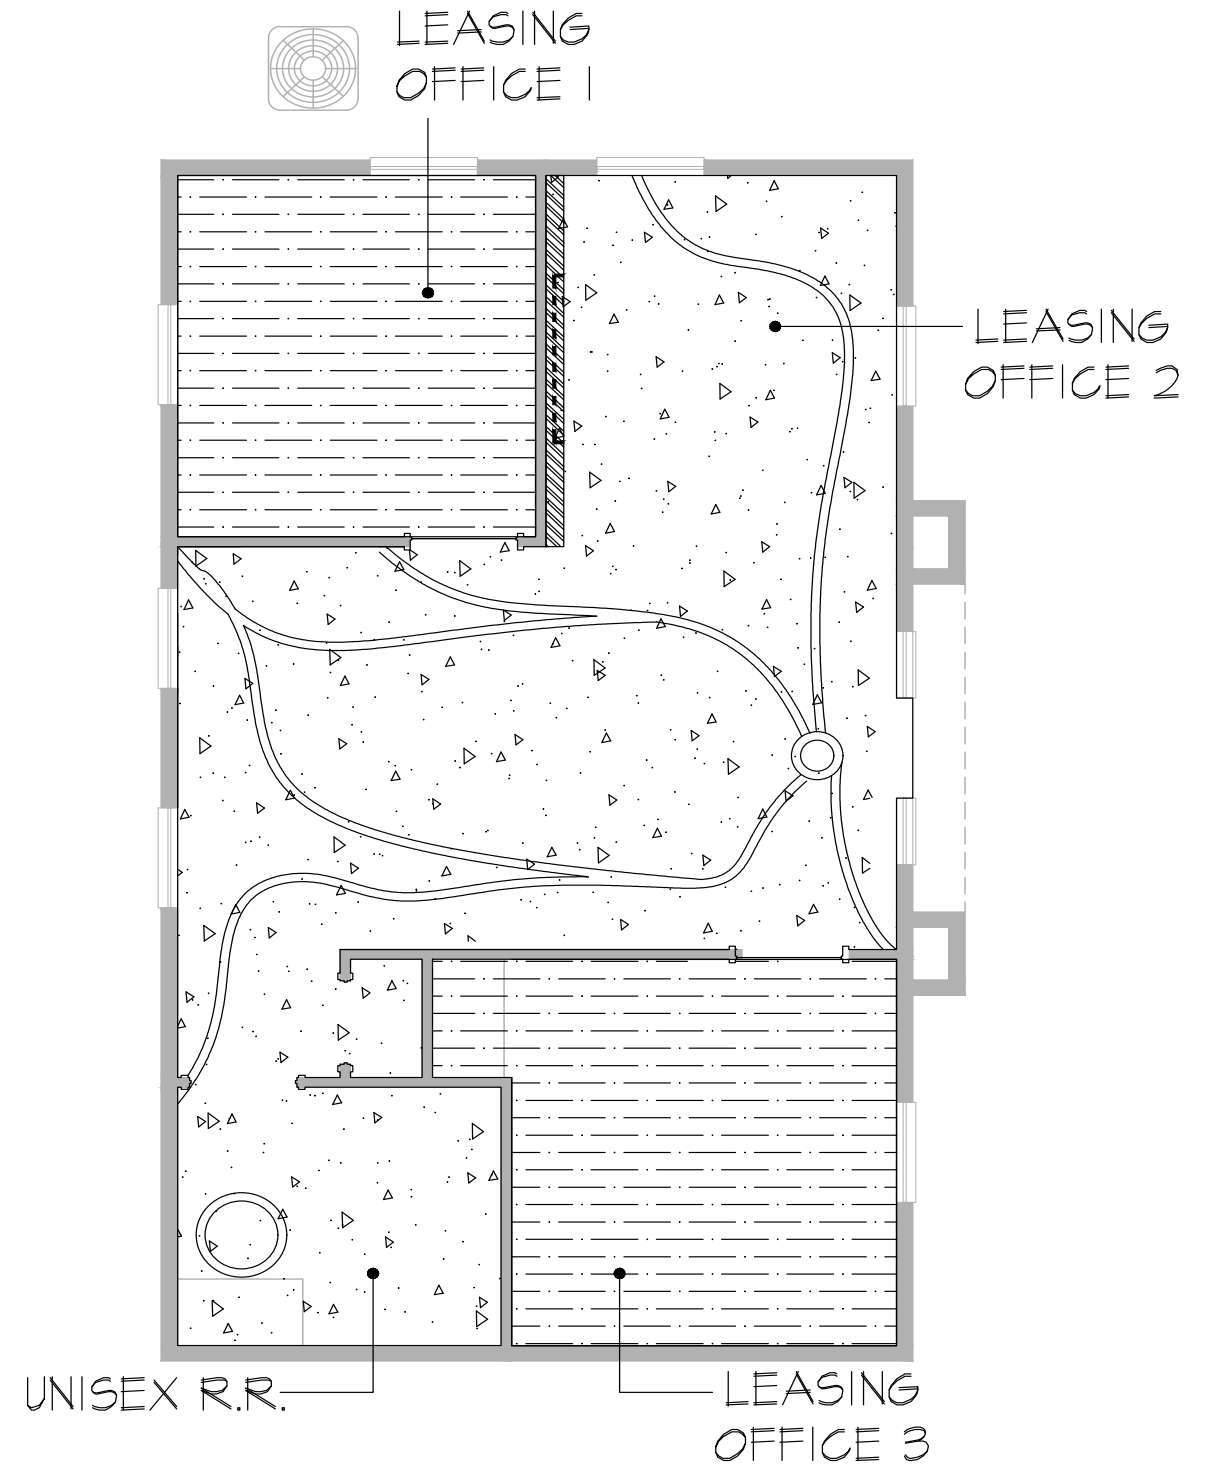

LEASING: Space Plan & Flooring Plan

THE SUTTON
AHV Communities

2.29.2024

Creative License
international