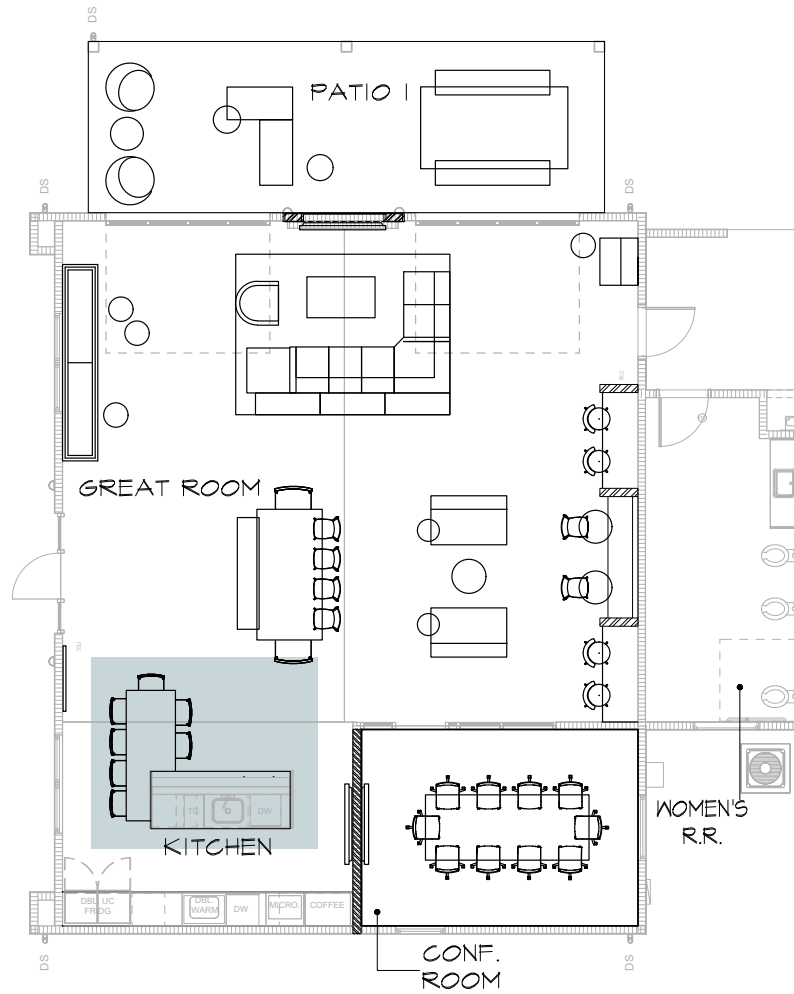

CABINET HARDWARE

FAUCET

WALL SCONCE

THE SUTTON
AHV Communtites

2.29.2024

Creative License
international

RECREATION: Kitchen Elevation

THE SUTTON
AHV Communities

2.29.2024

Creative License
international

RECREATION: Kitchen Island

DUAL LEVEL ISLAND

MATERIAL INTERSECTION

LINEAR PENDANT OVER ISLAND

DINING CHAIR

SOLID SURFACE