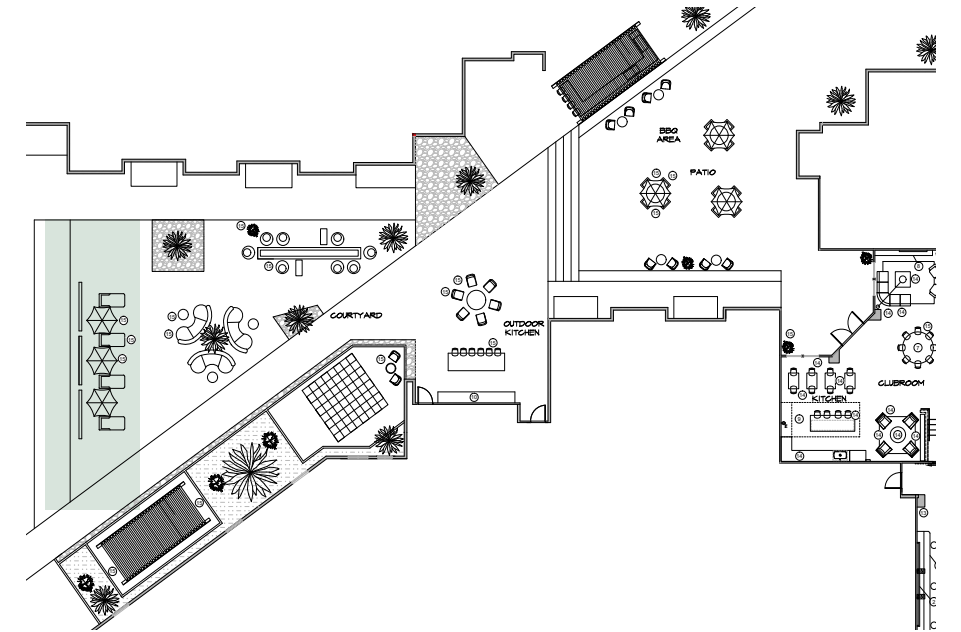

SHADE CONCEPT

PROCURED OPTION

12' X 24'

OLYMPUS MIDTOWN LUXURY APARTMENTS

LIVCOR

5.17.2023

CreativeLicense
international

PRIVACY SHADE CONCEPT

CHAISE LOUNGE SEATING

ADJUSTABLE SIDE TABLES

UMBRELLAS

OLYMPUS MIDTOWN LUXURY APARTMENTS

LIVCOR

5.17.2023

CreativeLicense
international

PRIVACY SCREEN CONCEPT