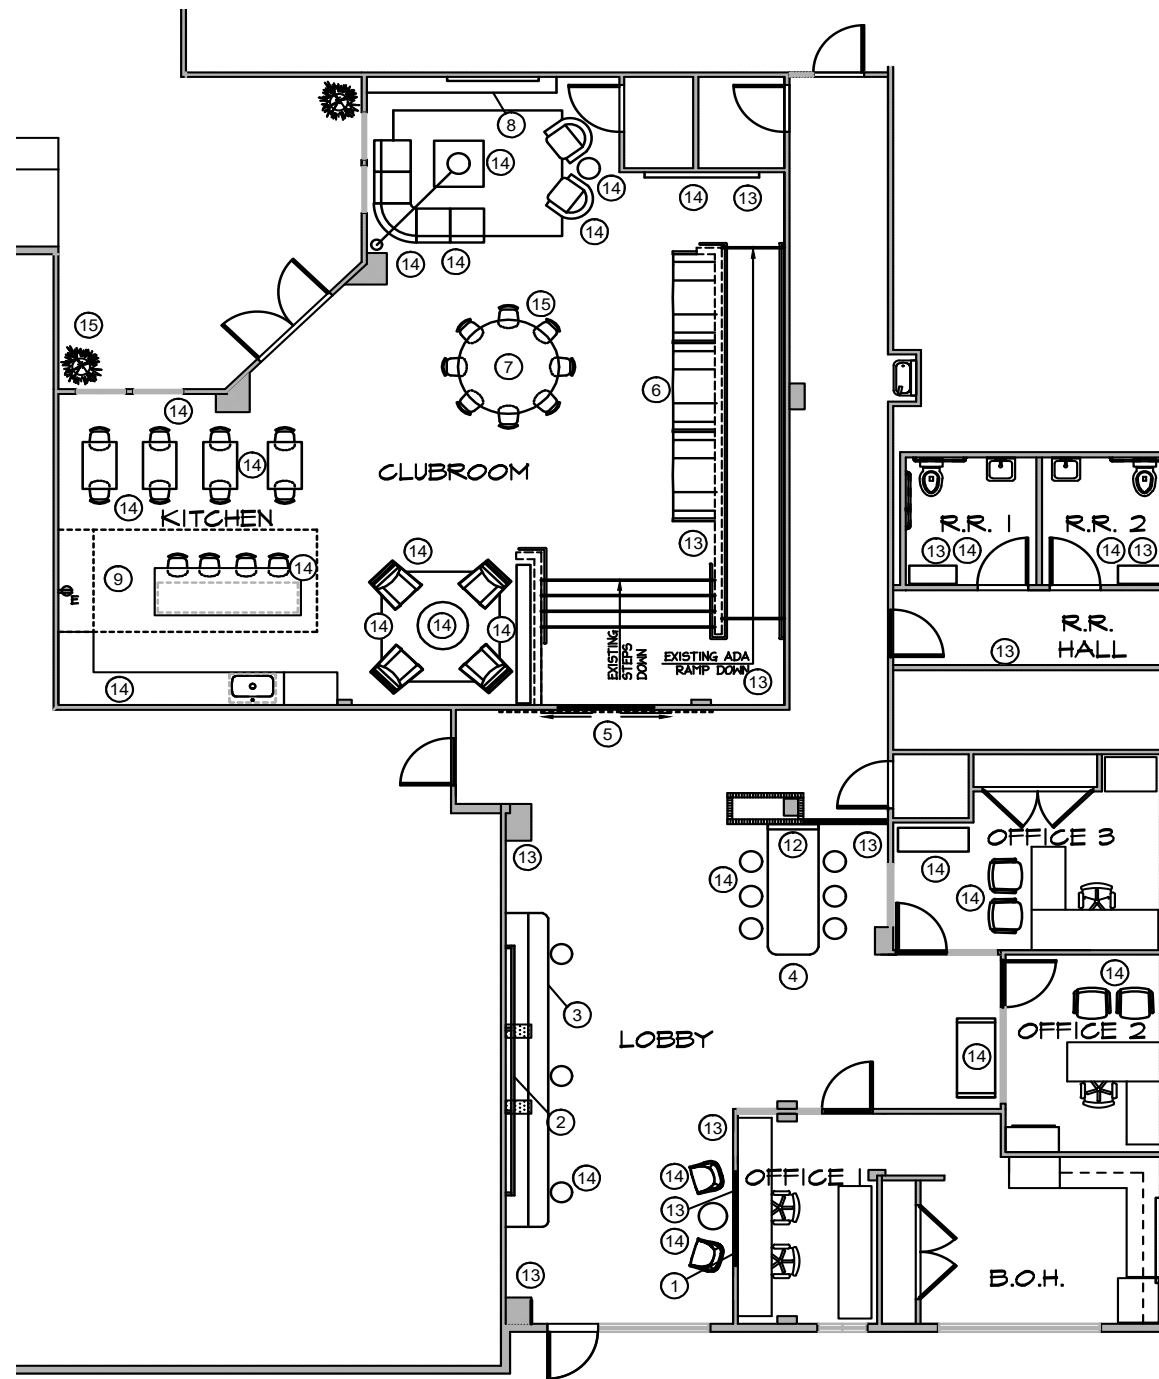

FURNITURE PLAN
KEY NOTES

- ① LOBBY ENTRY SIGNAGE
- ② LOBBY METAL NASHVILLE MAP
- ③ LOBBY BANQUETTE SEATING
- ④ LOBBY COMMUNITY TABLE
- ⑤ LOBBY BARN DOORS
- ⑥ CO-WORKING BOOTH SEATING
- ⑦ CO-WORKING DRAWING TABLE
- ⑧ LOUNGE FOCAL WALL
- ⑨ CAFE COFFEE/SOFFT
- ⑩ PATIO FOCAL WALL
- ⑪ FITNESS WALL GRAPHIC
- ⑫ MONITOR SURROUNDS
- ⑬ WALLCOVERING INSTALLATION
- ⑭ INTERIOR PROCUREMENT
- ⑮ EXTERIOR PROCUREMENT