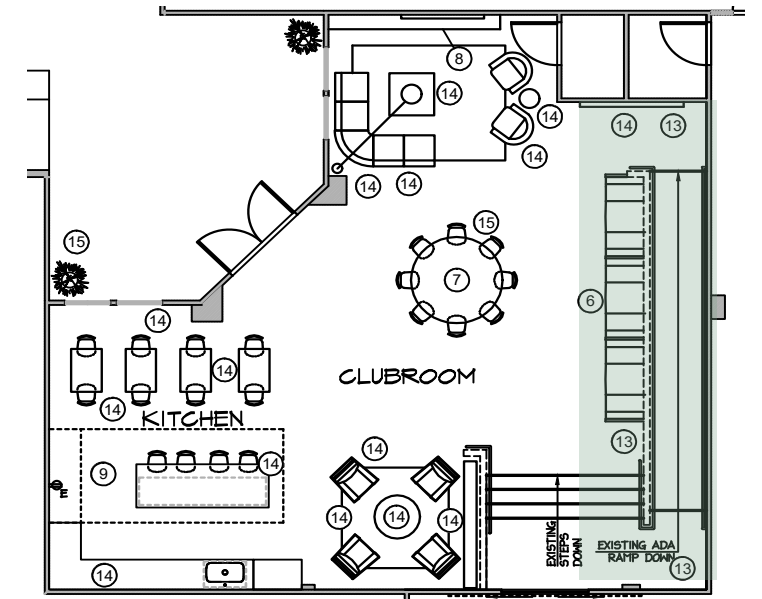

LIVCOR

5.17.2023

CreativeLicense
international

BOOTH NSPIRATION

WALL SCONE

ART DISPLAY ON RAMP

WALL BOARD GAME

OLYMPUS MIDTOWN LUXURY APARTMENTS