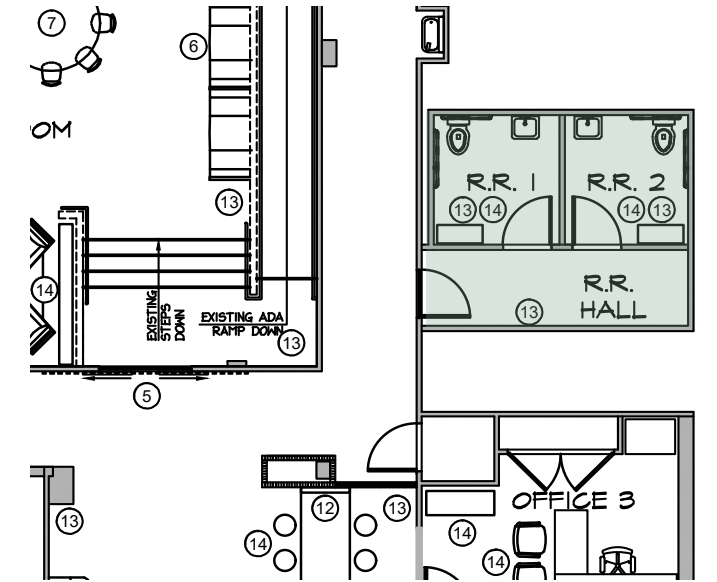

WALL TILE

OLYMPUS MIDTOWN LUXURY APARTMENTS

LIVCOR

5.17.2023

CreativeLicense
international