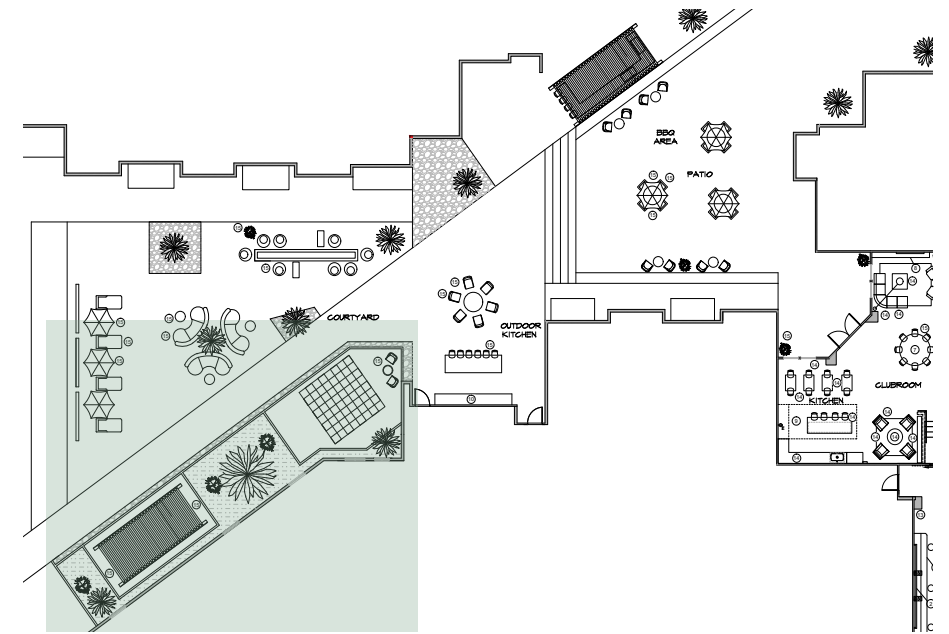

90" X 38"

OLYMPUS MIDTOWN LUXURY APARTMENTS

LIVCOR

5.17.2023

CreativeLicense
international

18" X 18" PAVERS

LIFE SIZE CHESS GAME

SHADE INSPIRATION