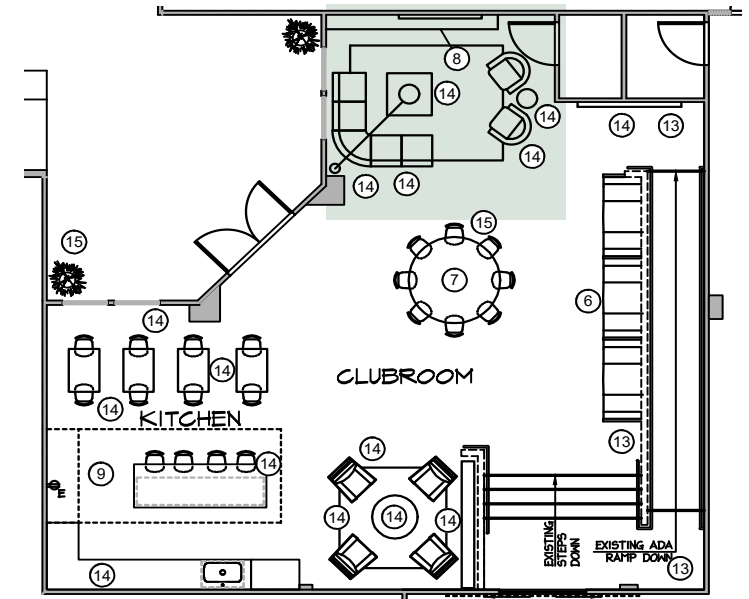

LIVCOR

5.17.2023

CreativeLicense
international

SECTIONAL

ARCHED FLOOR LAMP

COFFEE TABLE

ACCENT CHAIR

SIDE TABLE