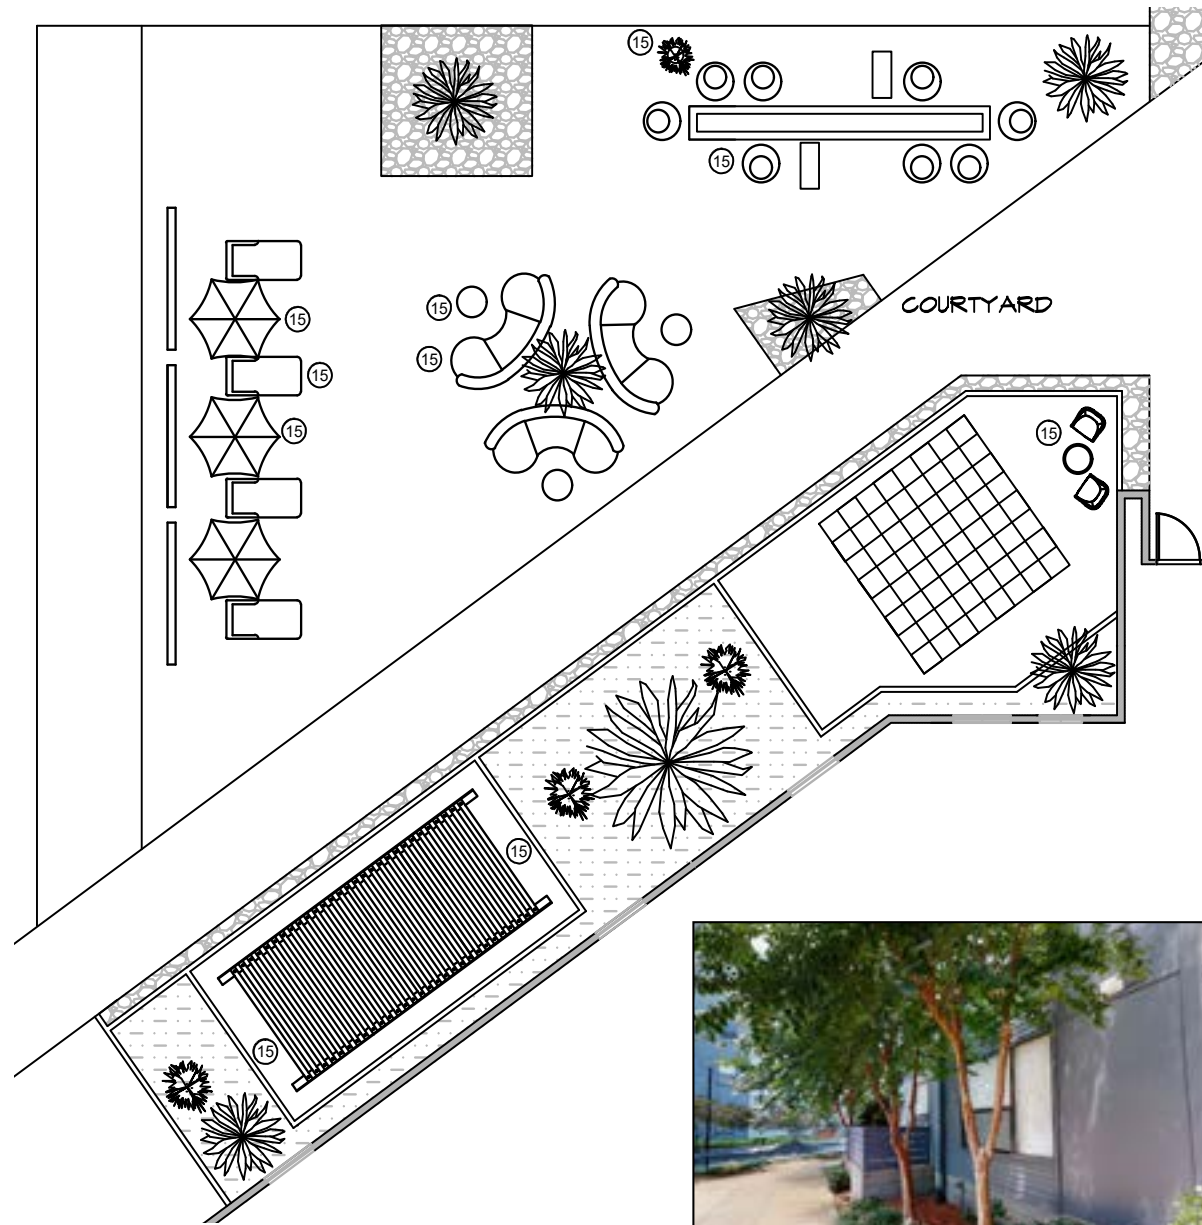

MULCHED BEDS WITH TREES AND SHRUBS