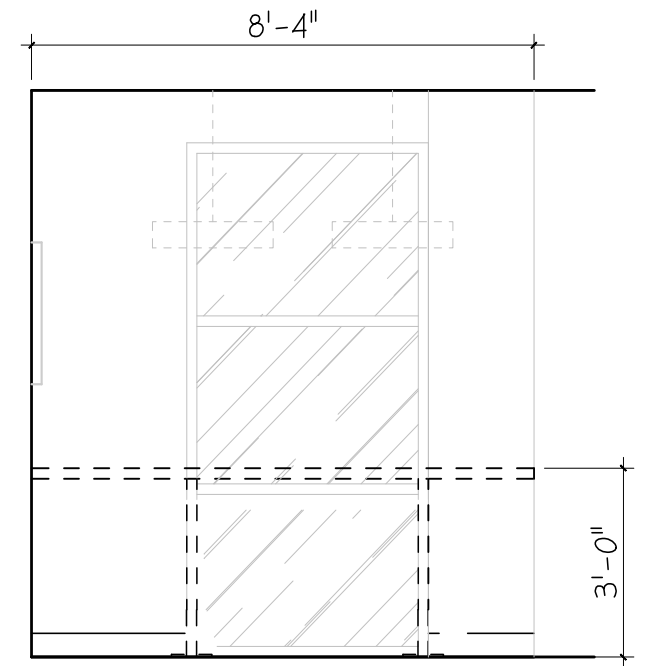

OLYMPUS MIDTOWN LUXURY APARTMENTS

LIVCOR

5.17.2023

CreativeLicense international