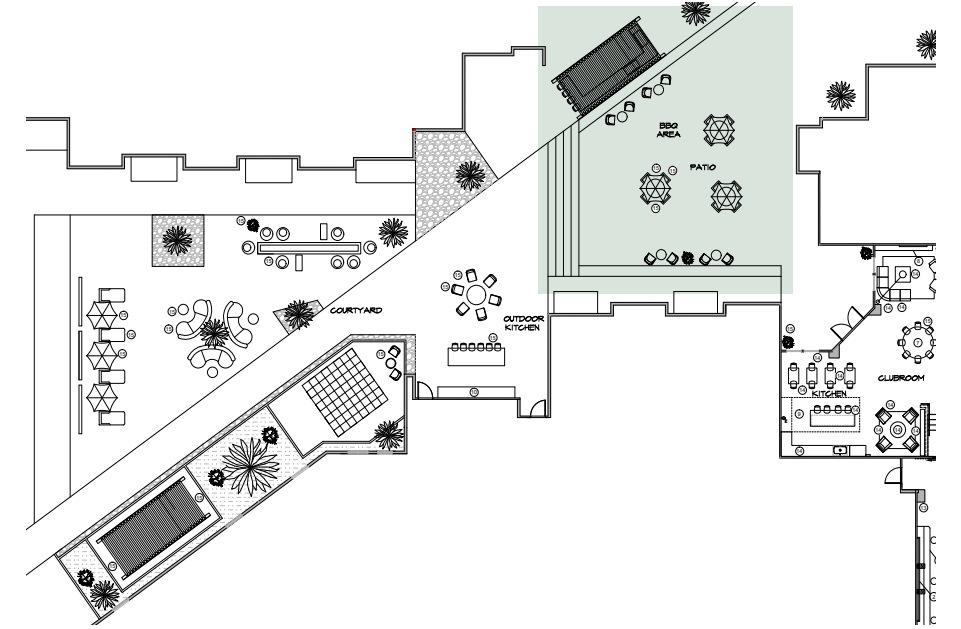

OLYMPUS MIDTOWN LUXURY APARTMENTS

LIVCOR

5.17.2023

CreativeLicense
international

BBQ SHADE CONCEPT

PROCURED OPTION

12' X 12'

OLYMPUS MIDTOWN LUXURY APARTMENTS