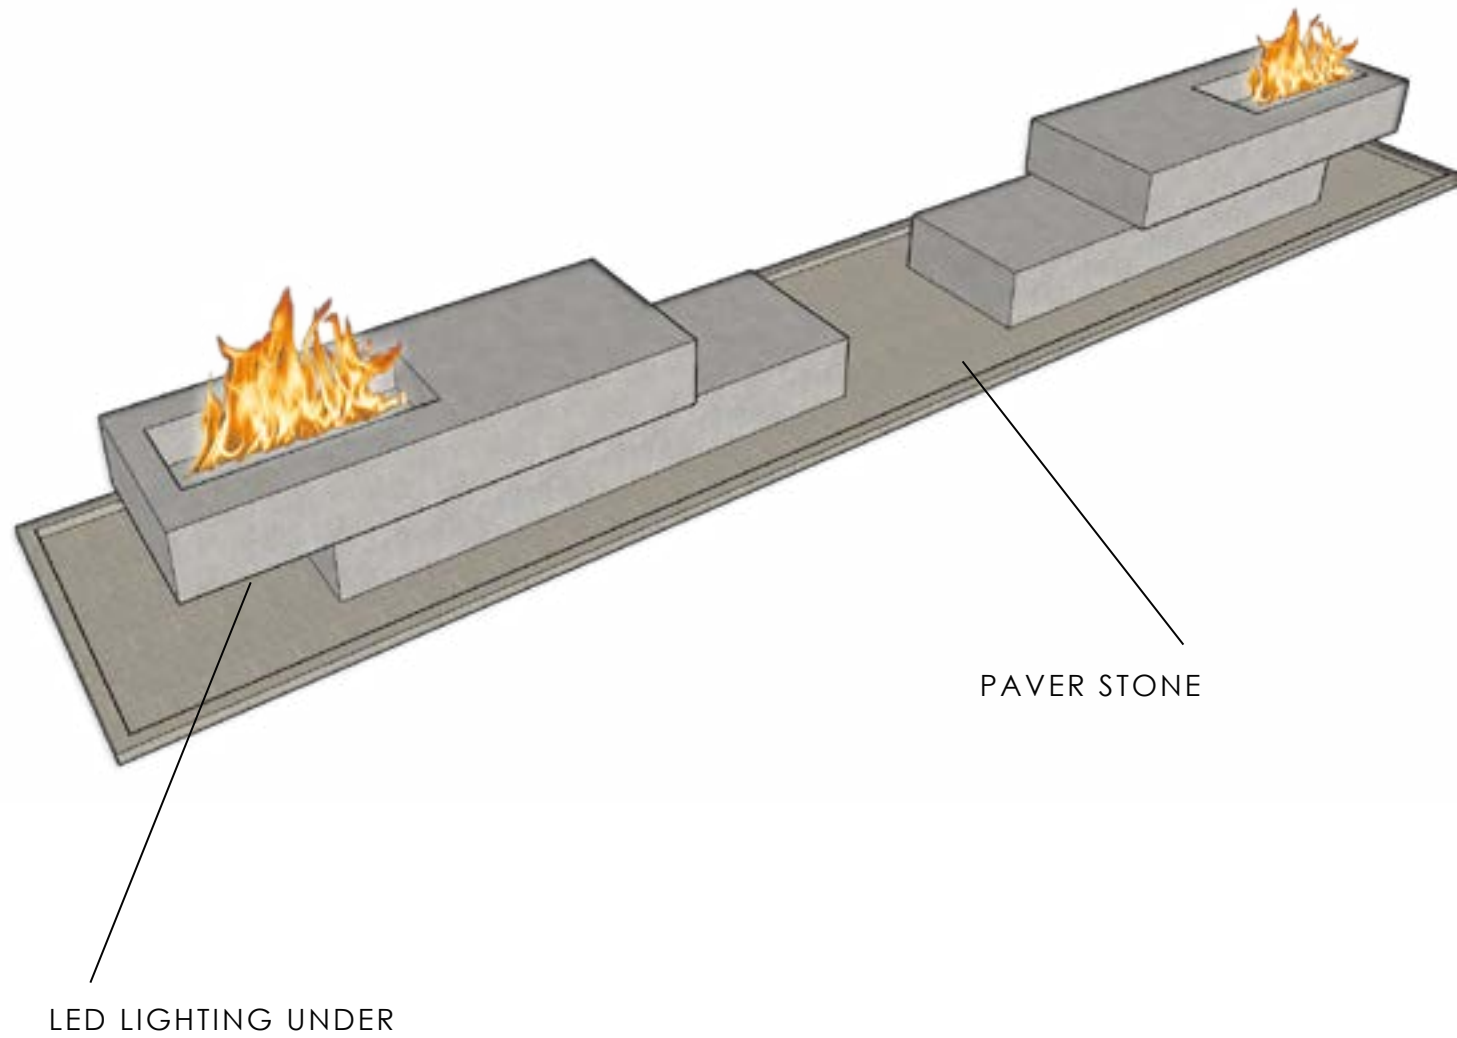

SOFA FABRIC

OLYMPUS MIDTOWN LUXURY APARTMENTS

LIVCOR

5.17.2023

CreativeLicense
international

FIREPIT CONCEPT

PROCURED OPTIONS

60" X 30"