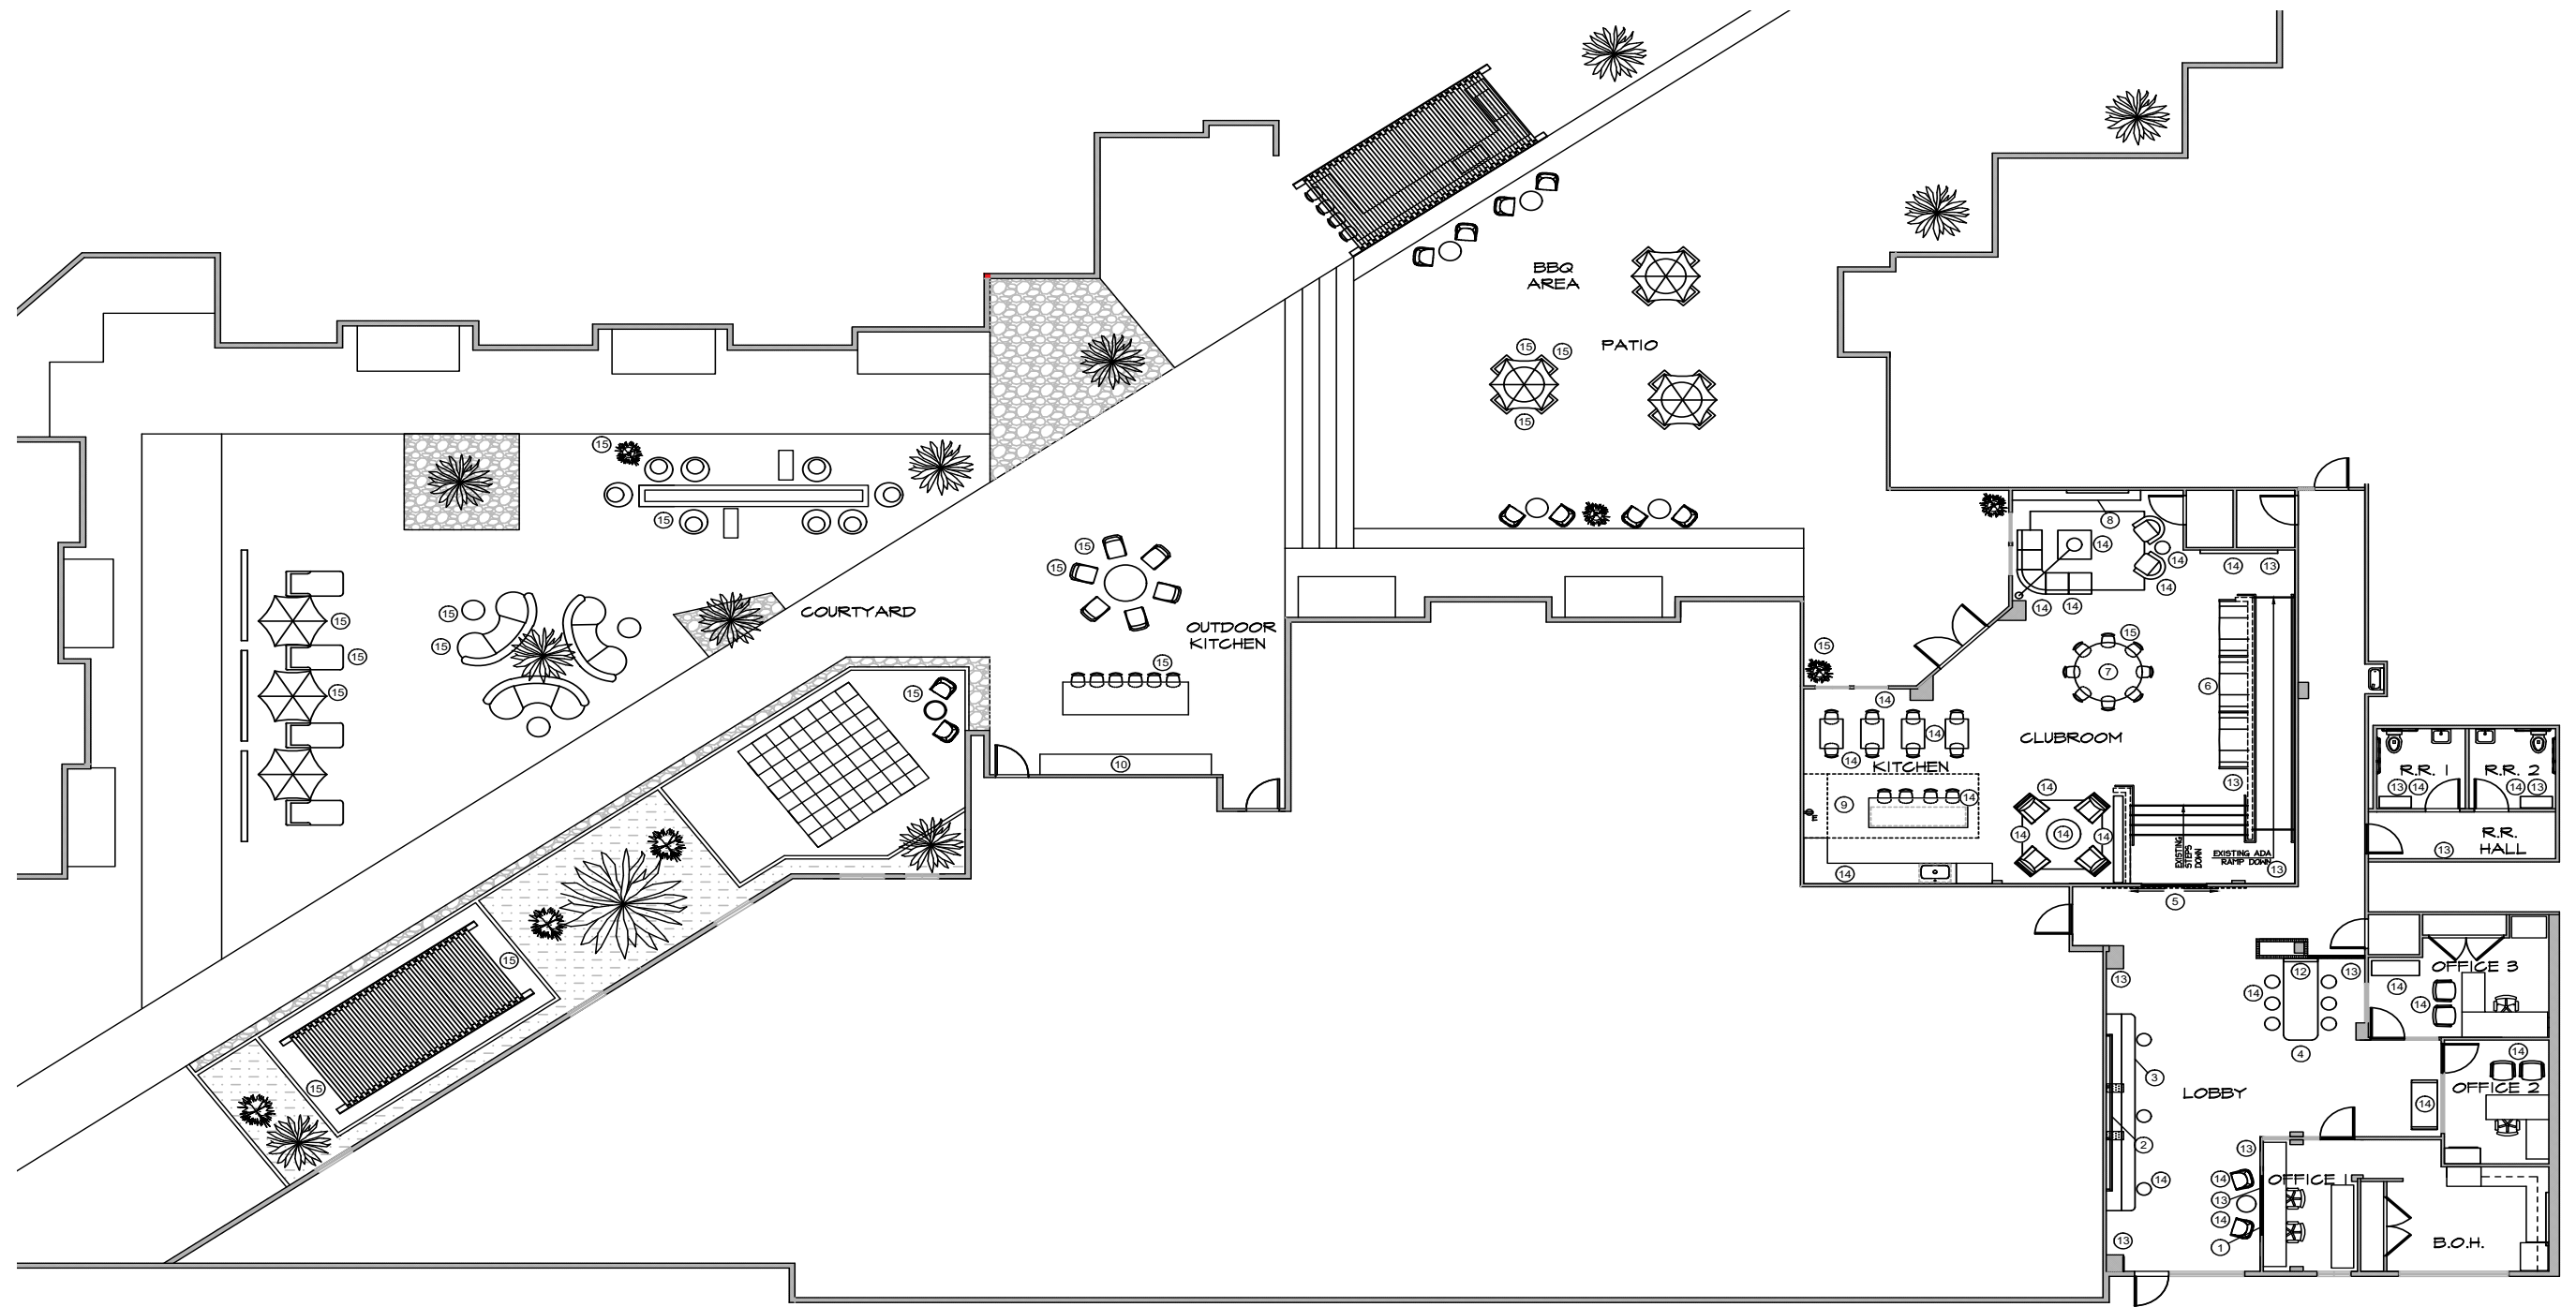

OLYMPUS MIDTOWN LUXURY APARTMENTS

LIVCOR

5.17.2023

CreativeLicense
international