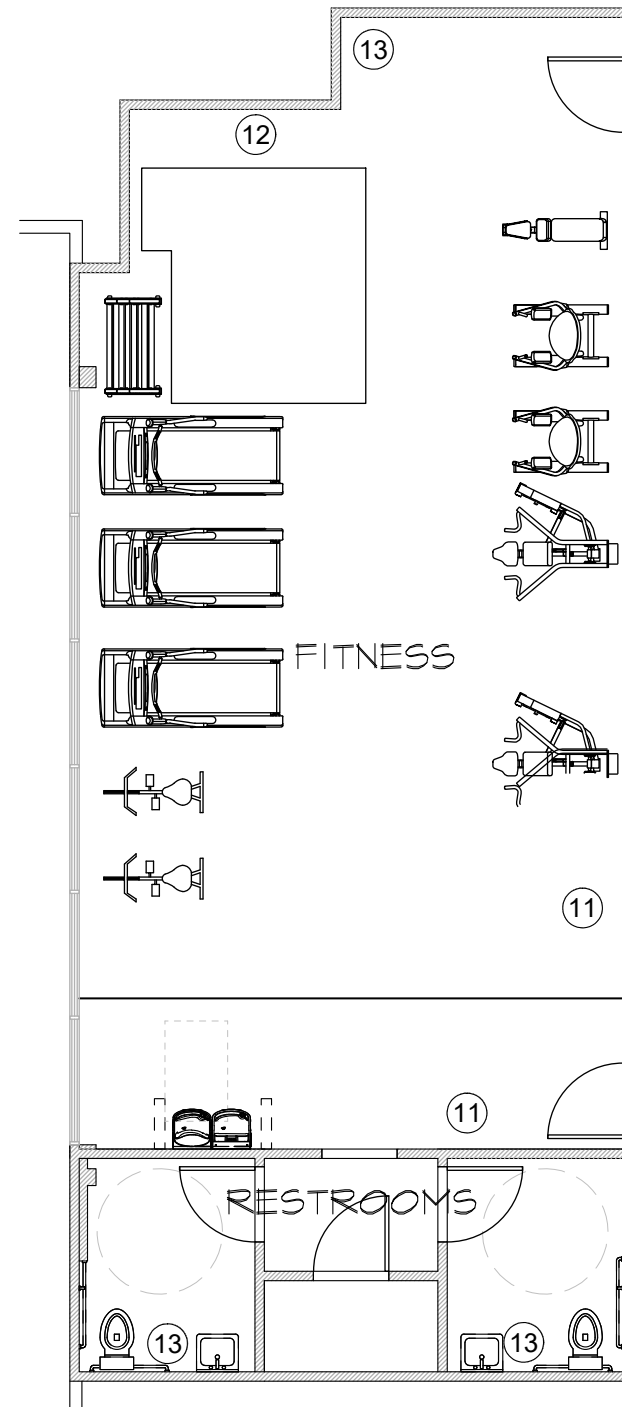

PROCURED OPTION

OLYMPUS MIDTOWN LUXURY APARTMENTS

LIVCOR

5.17.2023

CreativeLicense
international

FURNITURE PLAN
KEY NOTES

- ① LOBBY ENTRY SIGNAGE
- ② LOBBY METAL NASHVILLE MAP
- ③ LOBBY BANQUETTE SEATING
- ④ LOBBY COMMUNITY TABLE
- ⑤ LOBBY BARN DOORS
- ⑥ CO-WORKING BOOTH SEATING
- ⑦ CO-WORKING DRAWING TABLE
- ⑧ LOUNGE FOCAL WALL
- ⑨ CAFE COFFEE/SOFFIT
- ⑩ PATIO FOCAL WALL
- ⑪ FITNESS WALL GRAPHIC
- ⑫ MONITOR SURROUNDS
- ⑬ WALLCOVERING INSTALLATION
- ⑭ INTERIOR PROCUREMENT
- ⑮ EXTERIOR PROCUREMENT