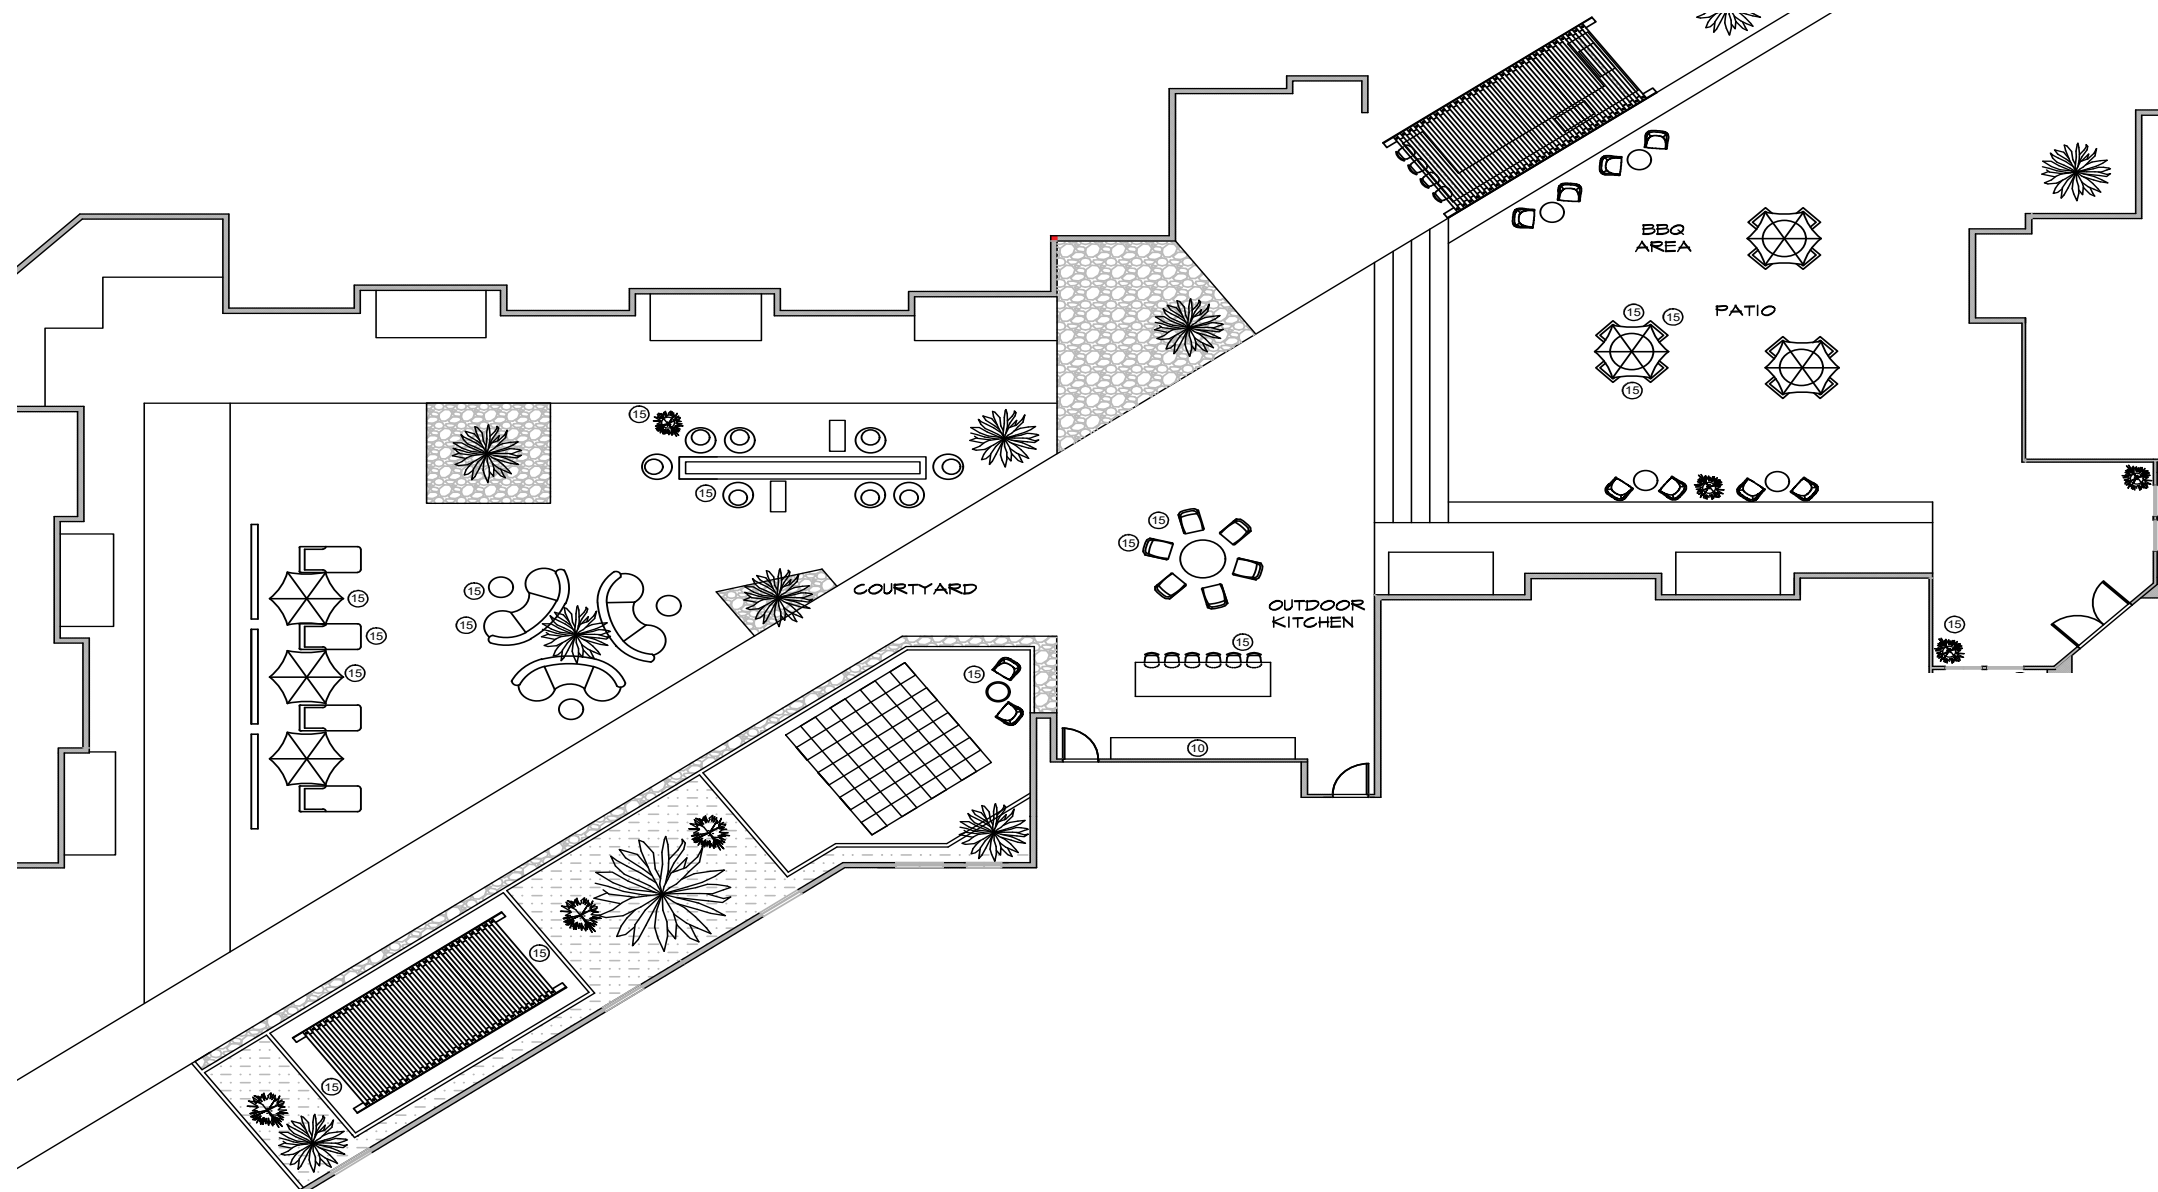

CHAIR FABRIC

OLYMPUS MIDTOWN LUXURY APARTMENTS

LIVCOR

5.17.2023

CreativeLicense
international

FURNITURE PLAN
KEY NOTES

- ① LOBBY ENTRY SIGNAGE
- ② LOBBY METAL NASHVILLE MAP
- ③ LOBBY BANQUETTE SEATING
- ④ LOBBY COMMUNITY TABLE
- ⑤ LOBBY BARN DOORS
- ⑥ CO-WORKING BOOTH SEATING
- ⑦ CO-WORKING DRAWING TABLE
- ⑧ LOUNGE FOCAL WALL
- ⑨ CAFE COFFEE/SOFFIT
- ⑩ PATIO FOCAL WALL
- ⑪ FITNESS WALL GRAPHIC
- ⑫ MONITOR SURROUNDS
- ⑬ WALLCOVERING INSTALLATION
- ⑭ INTERIOR PROCUREMENT
- ⑮ EXTERIOR PROCUREMENT