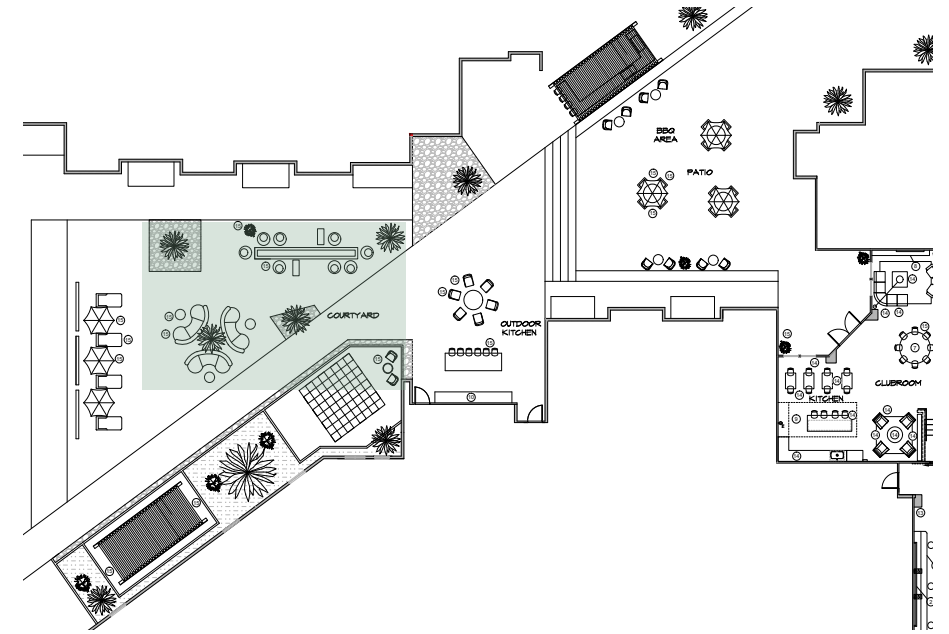

OLYMPUS MIDTOWN LUXURY APARTMENTS

LIVCOR

5.17.2023

CreativeLicense
international