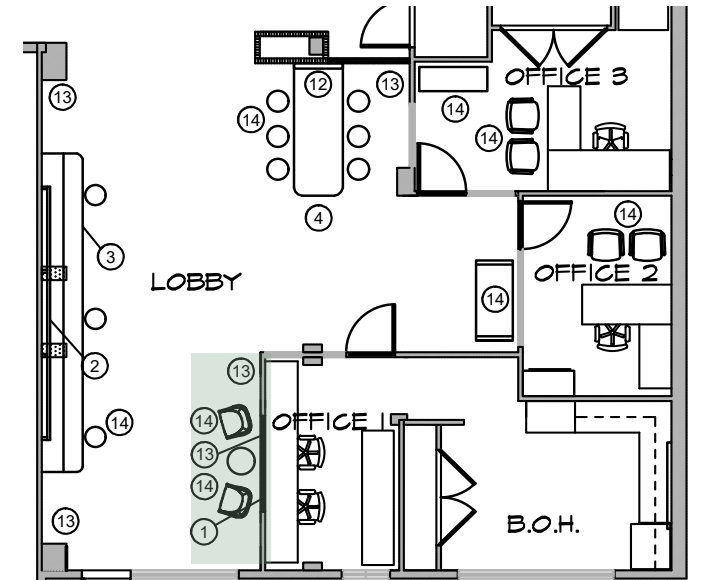

FURNITURE PLAN
KEY NOTES

- ① LOBBY ENTRY SIGNAGE
- ② LOBBY METAL NASHVILLE MAP
- ③ LOBBY BANQUETTE SEATING
- ④ LOBBY COMMUNITY TABLE
- ⑤ LOBBY BARN DOORS
- ⑥ CO-WORKING BOOTH SEATING
- ⑦ CO-WORKING DRAWING TABLE
- ⑧ LOUNGE FOCAL WALL
- ⑨ CAFE COFFEE/SOFFT
- ⑩ PATIO FOCAL WALL
- ⑪ FITNESS WALL GRAPHIC
- ⑫ MONITOR SURROUNDS
- ⑬ WALLCOVERING INSTALLATION
- ⑭ INTERIOR PROCUREMENT
- ⑮ EXTERIOR PROCUREMENT

LOUNGE CHAIRS

SIDE TABLE

OLYMPUS MIDTOWN LUXURY APARTMENTS

LIVCOR

5.17.2023

CreativeLicense
international

STEEL MAP INSPIRATION

BANQUETTE SEAT STYLE