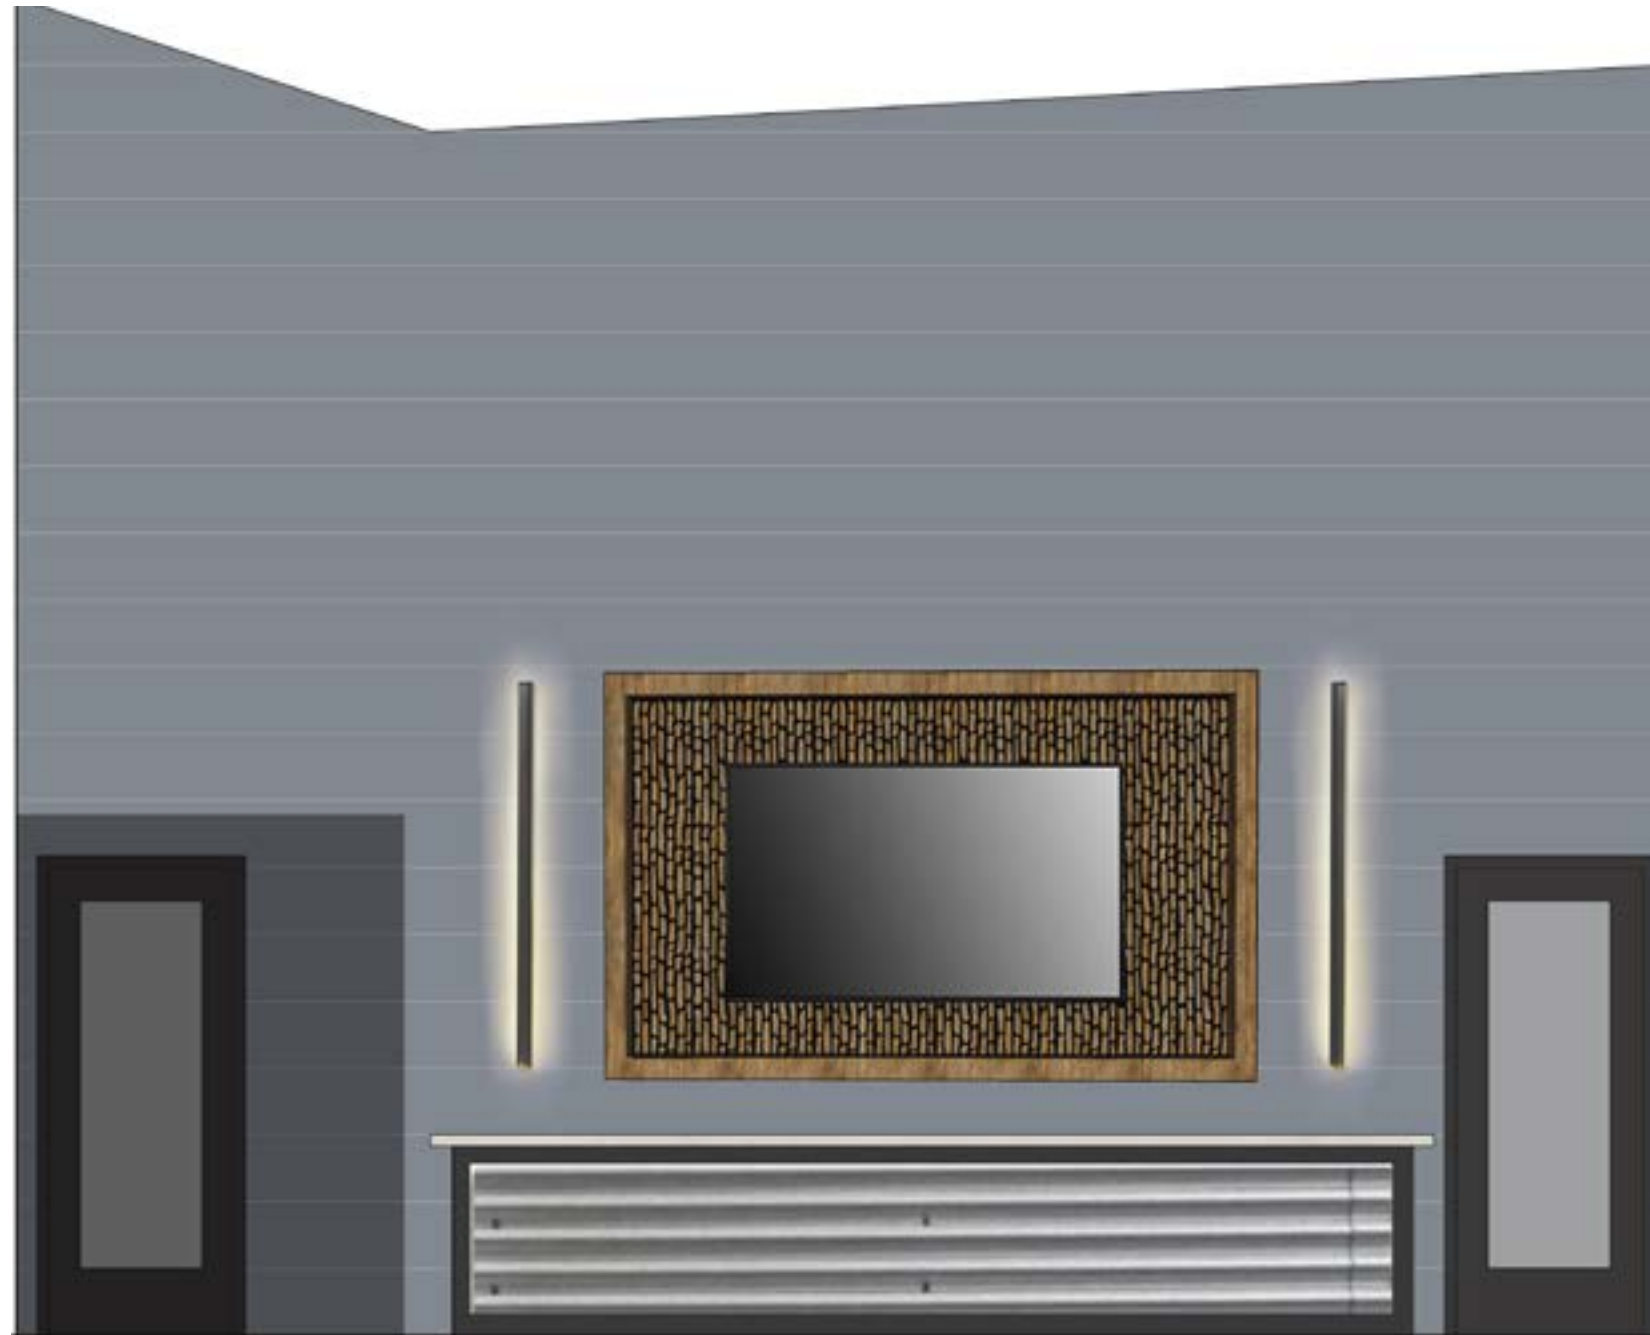

OLYMPUS MIDTOWN LUXURY APARTMENTS

LIVCOR

5.17.2023

CreativeLicense
international