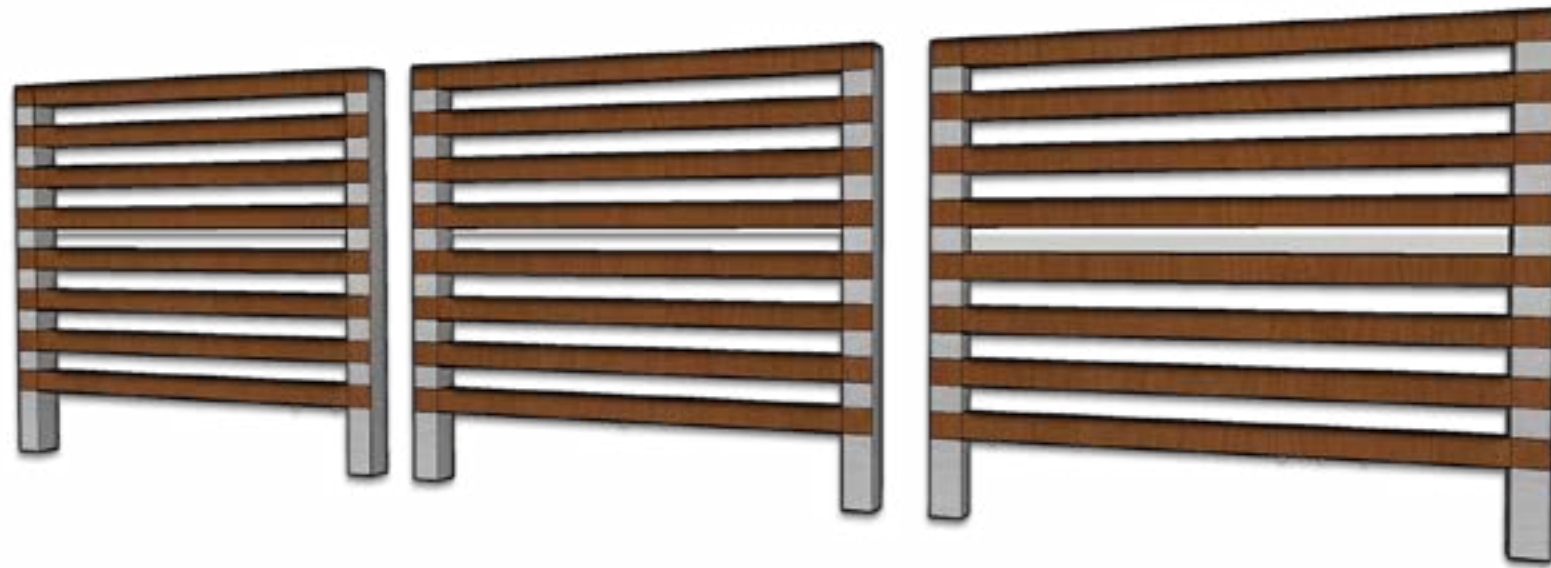

CHAISE LOUNGE SEATING

ADJUSTABLE SIDE TABLES

UMBRELLAS

OLYMPUS MIDTOWN LUXURY APARTMENTS

LIVCOR

5.17.2023

CreativeLicense
international

PRIVACY SCREEN CONCEPT