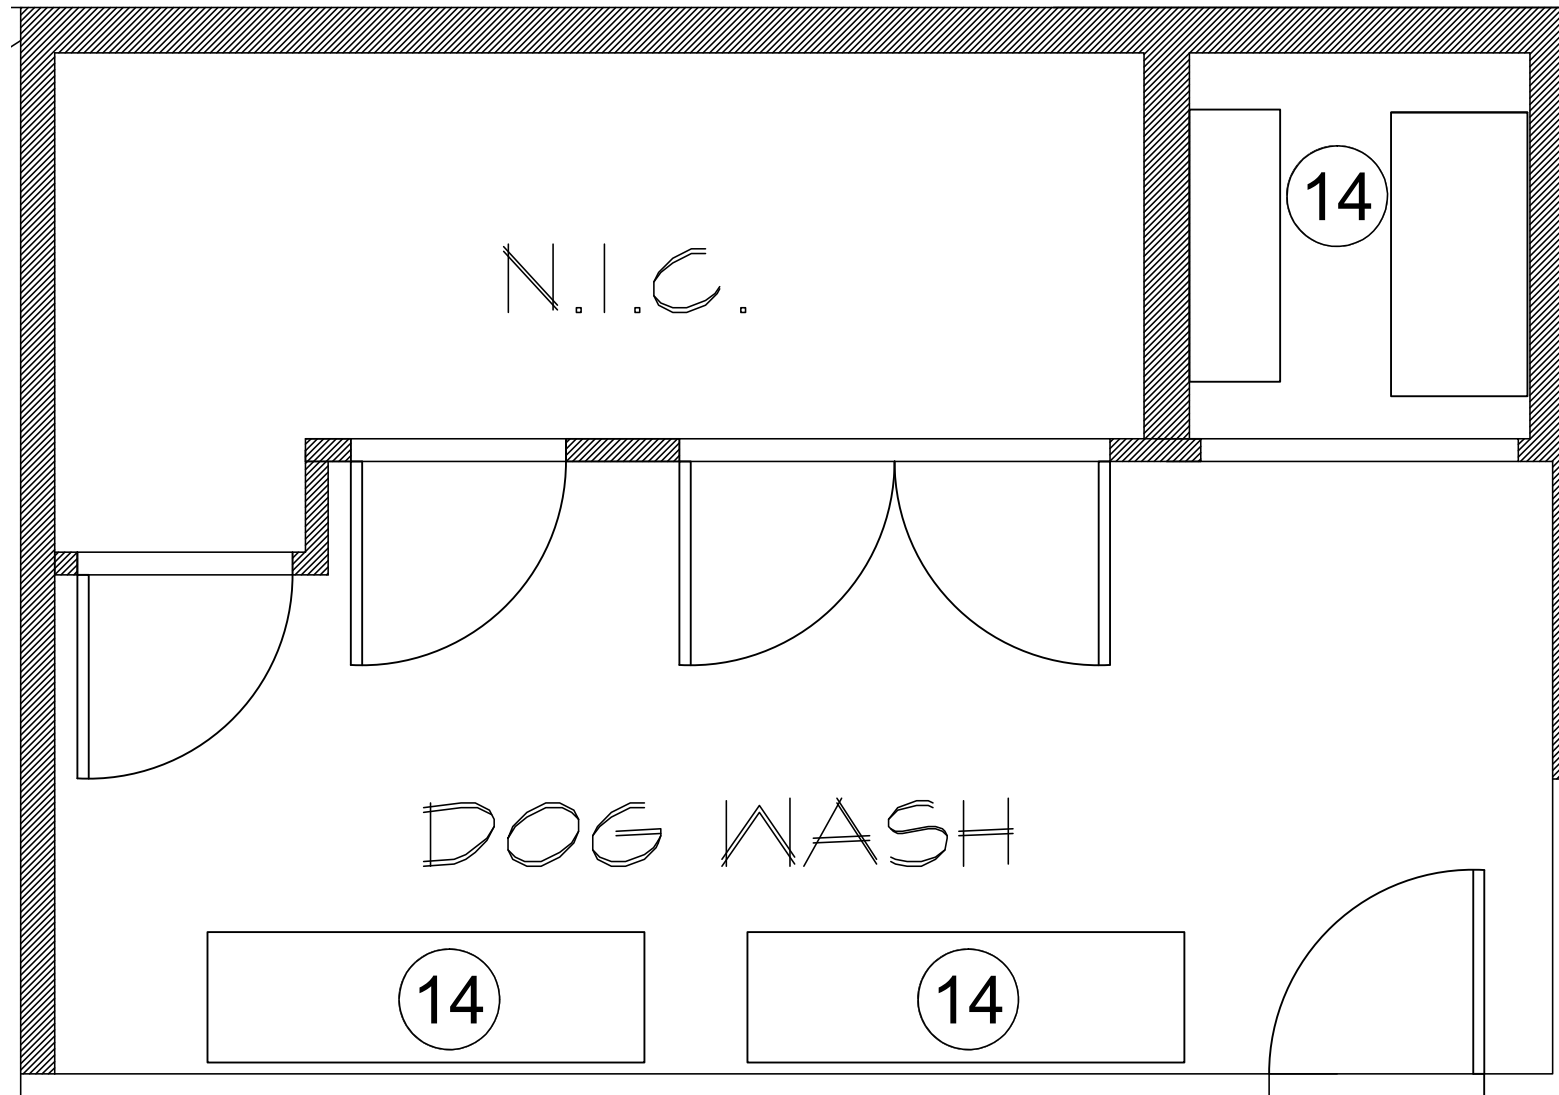

LIVCOR

5.17.2023

CreativeLicense
international

FURNITURE PLAN
KEY NOTES

- ① LOBBY ENTRY SIGNAGE
- ② LOBBY METAL NASHVILLE MAP
- ③ LOBBY BANQUETTE SEATING
- ④ LOBBY COMMUNITY TABLE
- ⑤ LOBBY BARN DOORS
- ⑥ CO-WORKING BOOTH SEATING
- ⑦ CO-WORKING DRAWING TABLE
- ⑧ LOUNGE FOCAL WALL
- ⑨ CAFE COFFEE/SOFFIT
- ⑩ PATIO FOCAL WALL
- ⑪ FITNESS WALL GRAPHIC
- ⑫ MONITOR SURROUNDS
- ⑬ WALLCOVERING INSTALLATION
- ⑭ INTERIOR PROCUREMENT
- ⑮ EXTERIOR PROCUREMENT