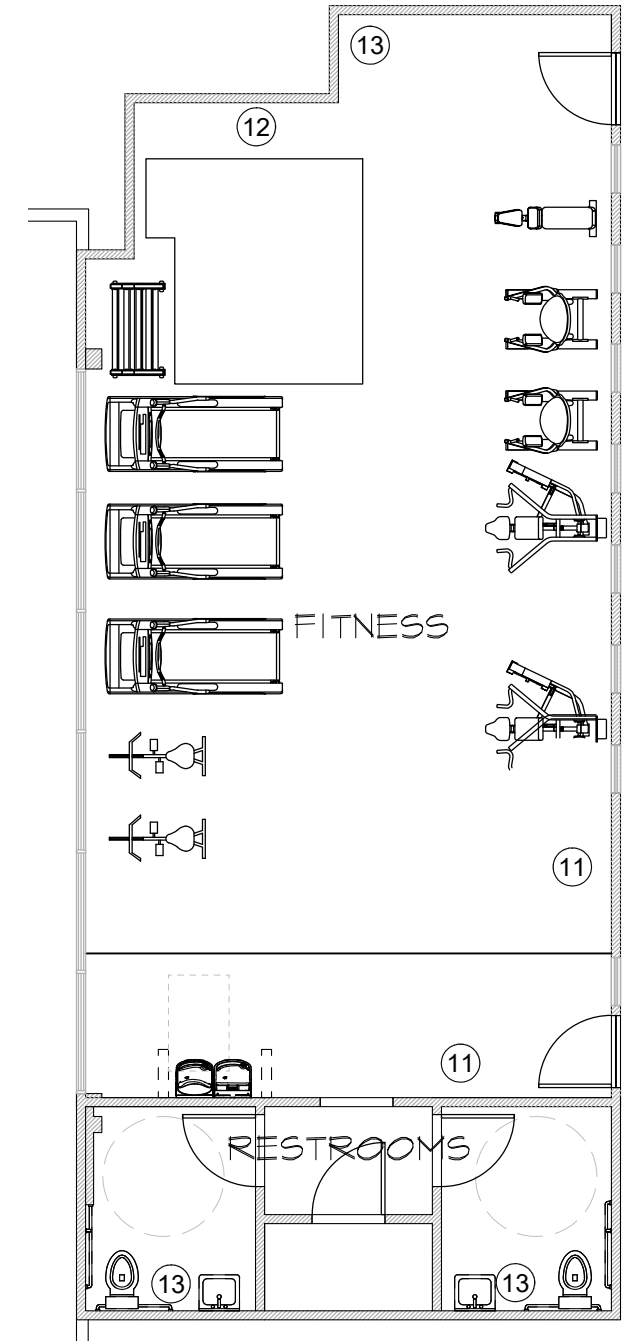

OLYMPUS MIDTOWN LUXURY APARTMENTS

LIVCOR

5.17.2023

CreativeLicense
international