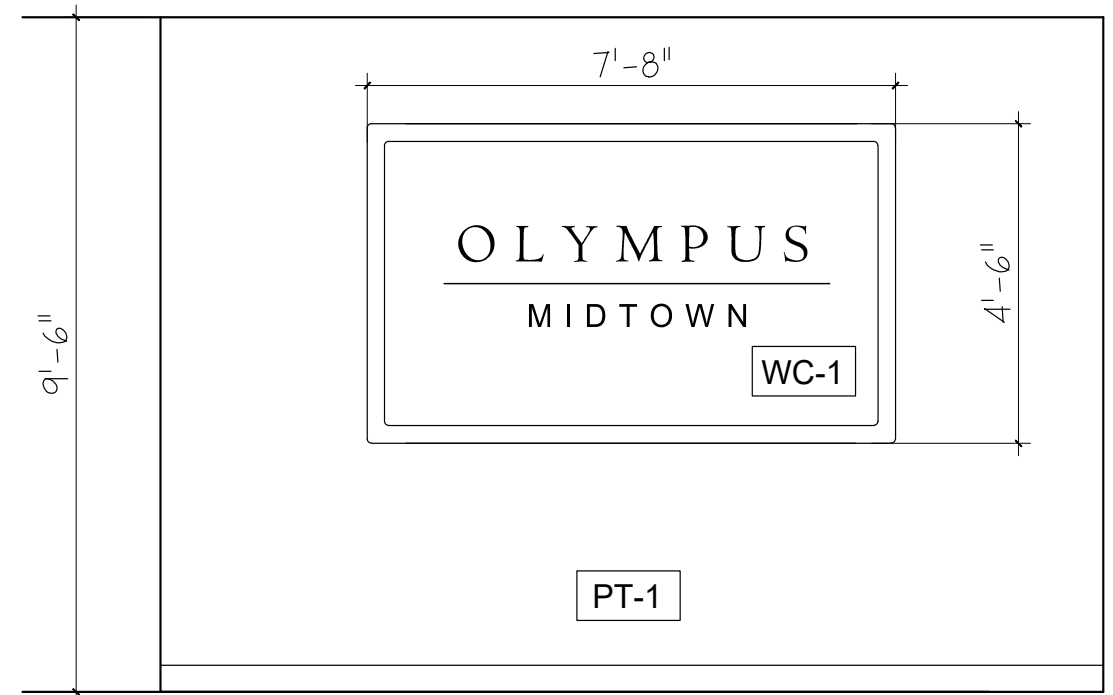

OLYMPUS MIDTOWN LUXURY APARTMENTS

LIVCOR

5.17.2023

CreativeLicense
international