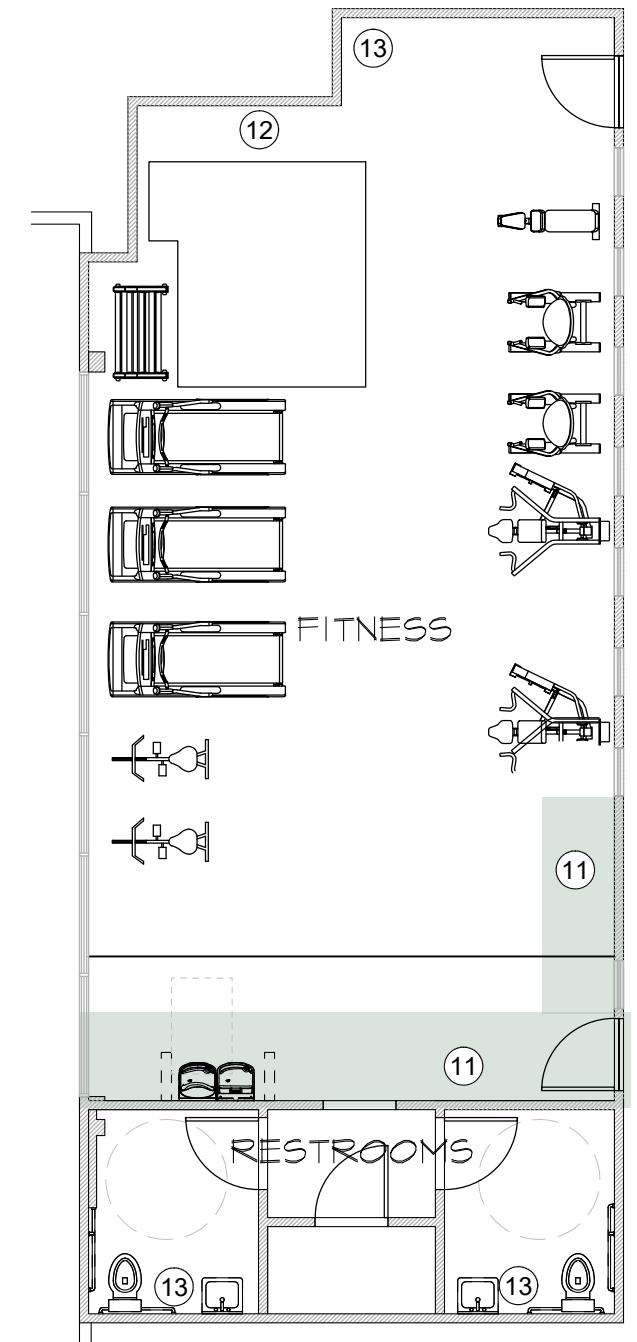

OLYMPUS MIDTOWN LUXURY APARTMENTS

LIVCOR

5.17.2023

CreativeLicense
international