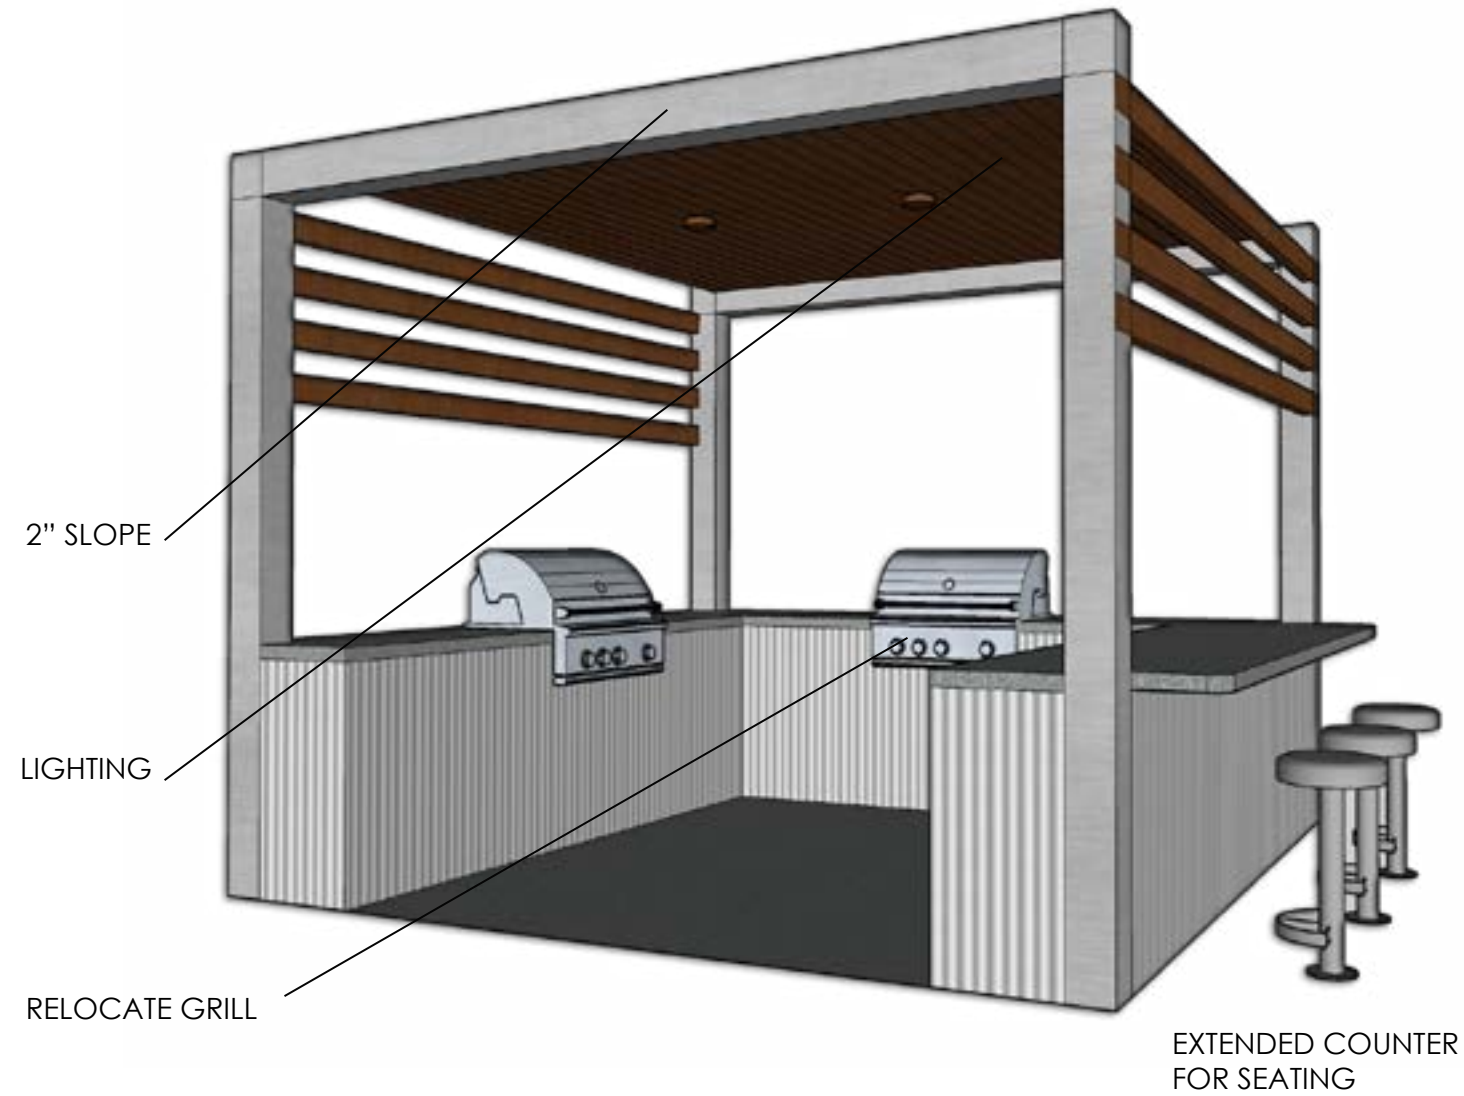

OLYMPUS MIDTOWN LUXURY APARTMENTS

LIVCOR

5.17.2023

CreativeLicense
international

BBQ SHADE CONCEPT

PROCURED OPTION

12' X 12'

OLYMPUS MIDTOWN LUXURY APARTMENTS