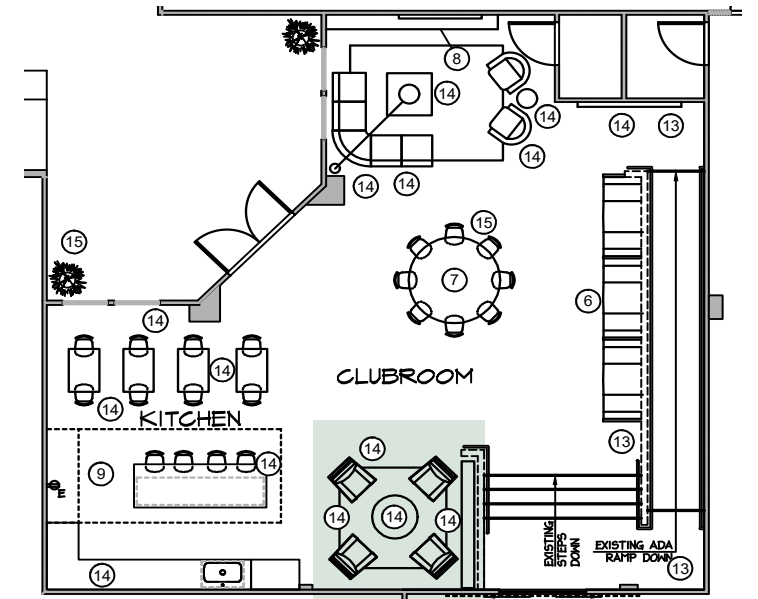

LIVCOR

5.17.2023

CreativeLicense
international

INSPIRATION

BOOK SHELVES

AREA RUG

COFFEE TABLE

LOUNGE CHAIR

CHAIR FABRIC

OLYMPUS MIDTOWN LUXURY APARTMENTS

LIVCOR

5.17.2023

CreativeLicense
international

FURNITURE PLAN
KEY NOTES

- ① LOBBY ENTRY SIGNAGE
- ② LOBBY METAL NASHVILLE MAP
- ③ LOBBY BANQUETTE SEATING
- ④ LOBBY COMMUNITY TABLE
- ⑤ LOBBY BARN DOORS
- ⑥ CO-WORKING BOOTH SEATING
- ⑦ CO-WORKING DRAWING TABLE
- ⑧ LOUNGE FOCAL WALL
- ⑨ CAFE COFFEE/SOFFIT
- ⑩ PATIO FOCAL WALL
- ⑪ FITNESS WALL GRAPHIC
- ⑫ MONITOR SURROUNDS
- ⑬ WALLCOVERING INSTALLATION
- ⑭ INTERIOR PROCUREMENT
- ⑮ EXTERIOR PROCUREMENT