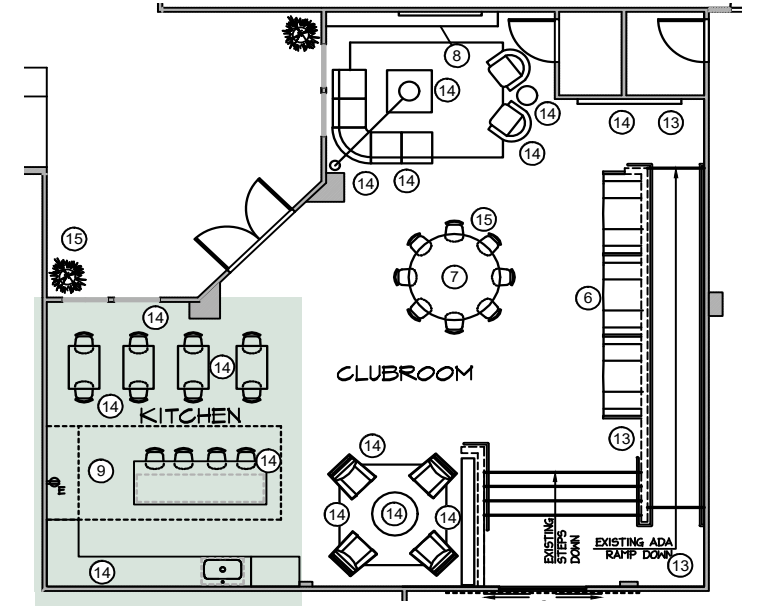

COFFEE INSPIRATION