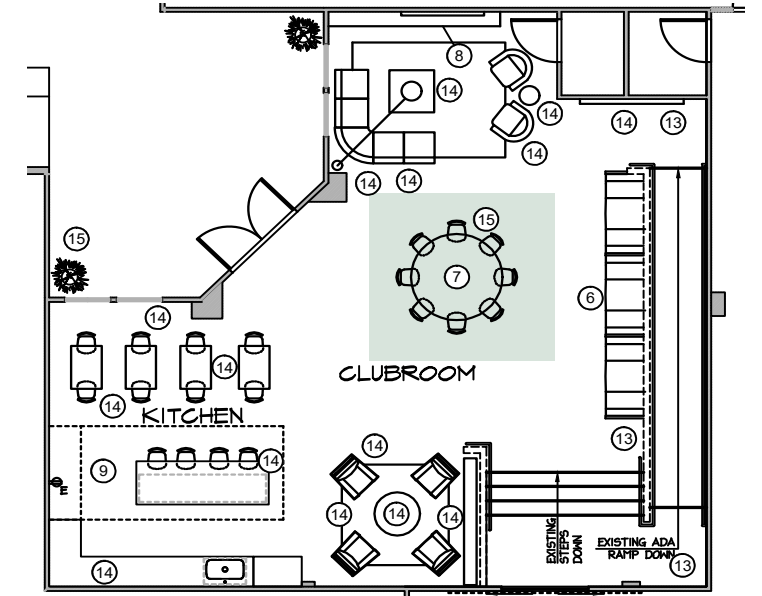

OLYMPUS MIDTOWN LUXURY APARTMENTS

LIVCOR

5.17.2023

CreativeLicense
international