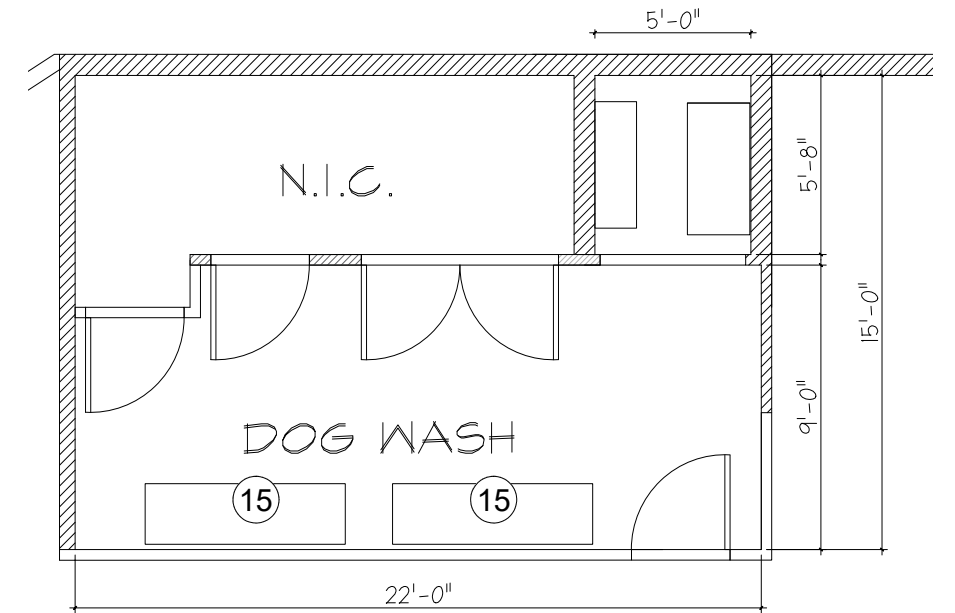

OLYMPUS MIDTOWN LUXURY APARTMENTS

LIVCOR

5.17.2023

CreativeLicense
international